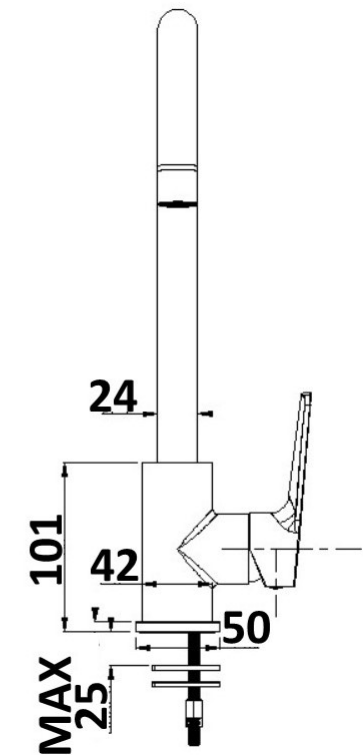

AKEMI SINK MIXER MODERN BRASS 10334BB

- Contemporary new design
- Available in 9 finishes
- 15 year conditional warranty
- Wels Rating 3 Star 8 LPM
- Maximum operating pressure 500kpa
- Minimum operating pressure 150kpa
- Maximum water temperature 80 degrees
- Must be installed by a licensed plumber
- Isolation stops must be installed inline before flex connectors