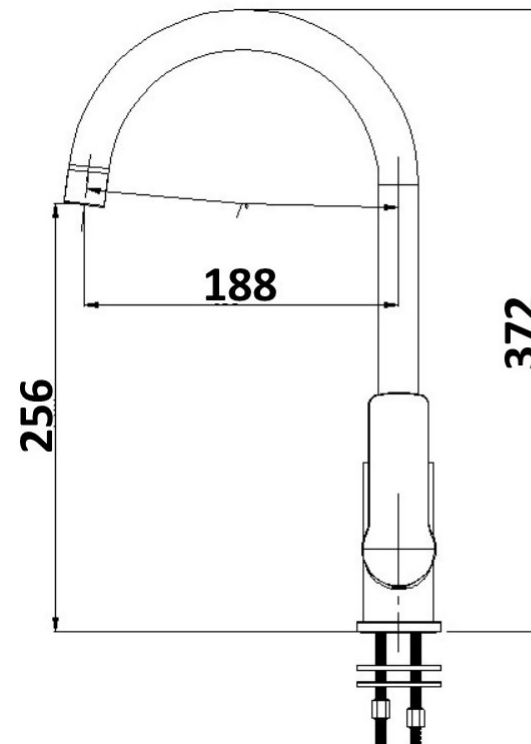

AKEMI SINK MIXER MODERN BRASS 10334BB

- Contemporary new design
- Available in 9 finishes
- 15 year conditional warranty
- Wels Rating 3 Star 8 LPM
- Maximum operating pressure 500kpa
- Minimum operating pressure 150kpa
- Maximum water temperature 80 degrees
- Must be installed by a licensed plumber
- Isolation stops must be installed inline before flex connectors