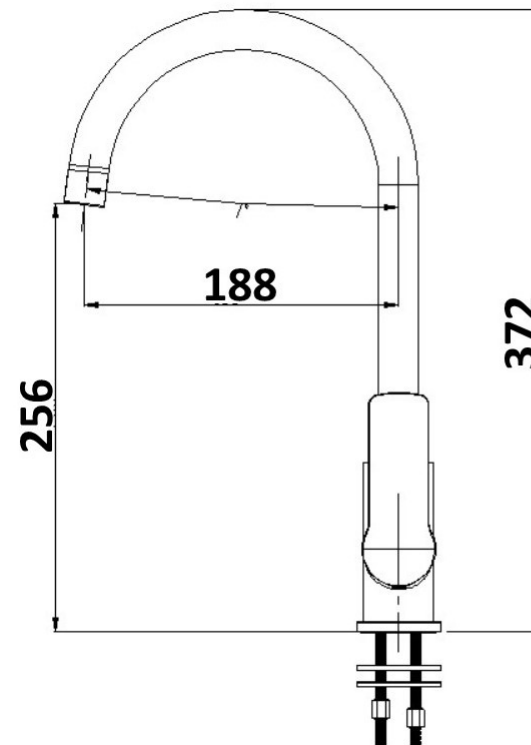

## AKEMI SINK MIXER GUN METAL 10334GM

- Contemporary new design
- Available in 9 finishes
- 15 year conditional warranty
- Wels Rating 3 Star 8 LPM
- Maximum operating pressure 500kpa
- Minimum operating pressure 150kpa
- Maximum water temperature 80 degrees
- Must be installed by a licensed plumber
- Isolation stops must be installed inline before flex connectors