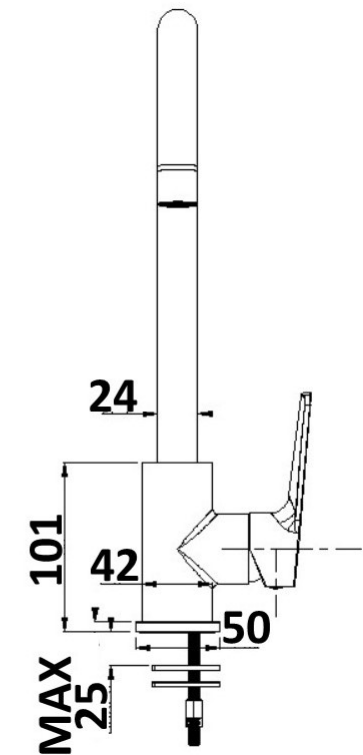

## AKEMI SINK MIXER GUN METAL 10334GM

- Contemporary new design
- Available in 9 finishes
- 15 year conditional warranty
- Wels Rating 3 Star 8 LPM
- Maximum operating pressure 500kpa
- Minimum operating pressure 150kpa
- Maximum water temperature 80 degrees
- Must be installed by a licensed plumber
- Isolation stops must be installed inline before flex connectors