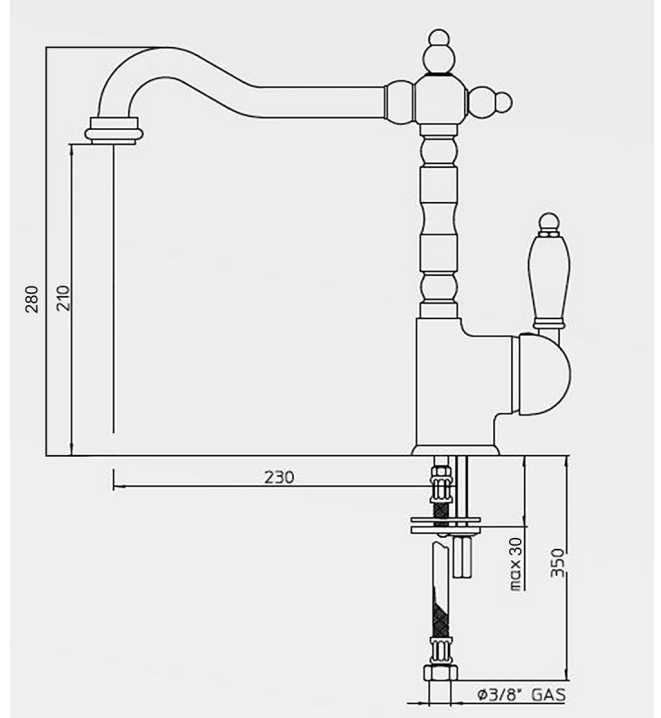

Clasicó Single Mixer - Chrome

Code: 18113

TRADITIONAL & HAMPTONS STYLE SPECIALISTS

Specifications

- Material: Brass
- Finish: Chrome
- Italina made mixer cartridge operation
- WELS Rating: 4 Star (7.5L/min) (R:T21308)
- Watermark approved to Australian Standards
- Swivel Spout