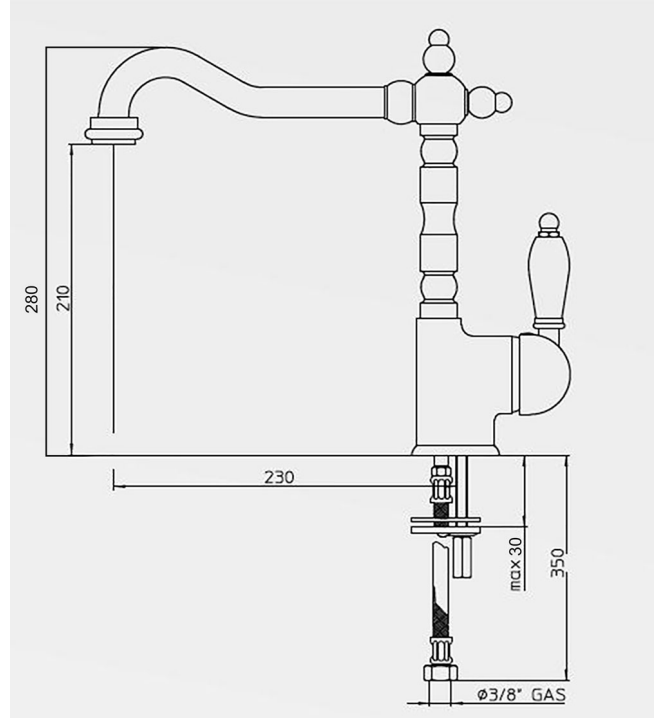

Clasicó Single Mixer - Brushed Nickel

Code: 18113BN4

TRADITIONAL & HAMPTONS STYLE SPECIALISTS

BATHROOM | KITCHEN | LAUNDRY

Specifications

- Material: Brass
- Finish: Brushed Nickel
- Italina made mixer cartridge operation
- WELS Rating: 4 Star (7.5L/min) (R:T21308)
- Watermark approved to Australian Standards
- Swivel Spout