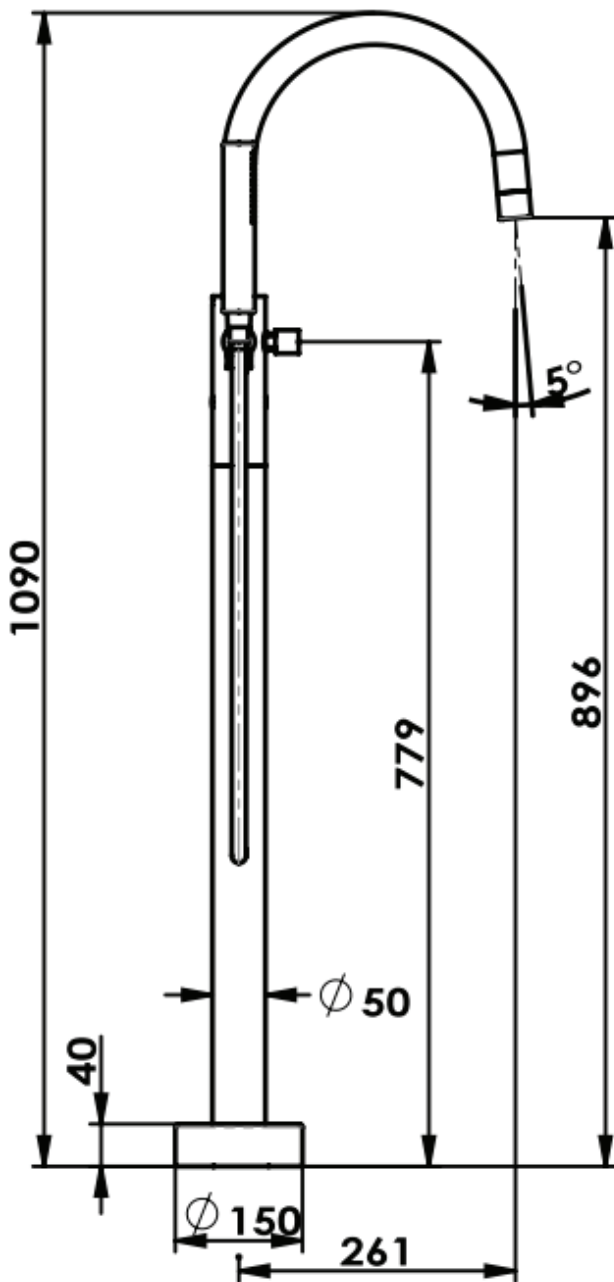

TEXTURA

Free Standing Bath Filler

- 1834830 | Brushed Stainless
- 1834860 | Brushed Brass
- 1834870 | Matte Black
- 1834890 | Gun Metal

WELS 3 Star 9.0L/M (Handset Only)
MP | Swivel Spout

AU PHONE - 1800 244 992
EMAIL - ausales@greenstapware.com
WEBSITE - greenstapware.com.au