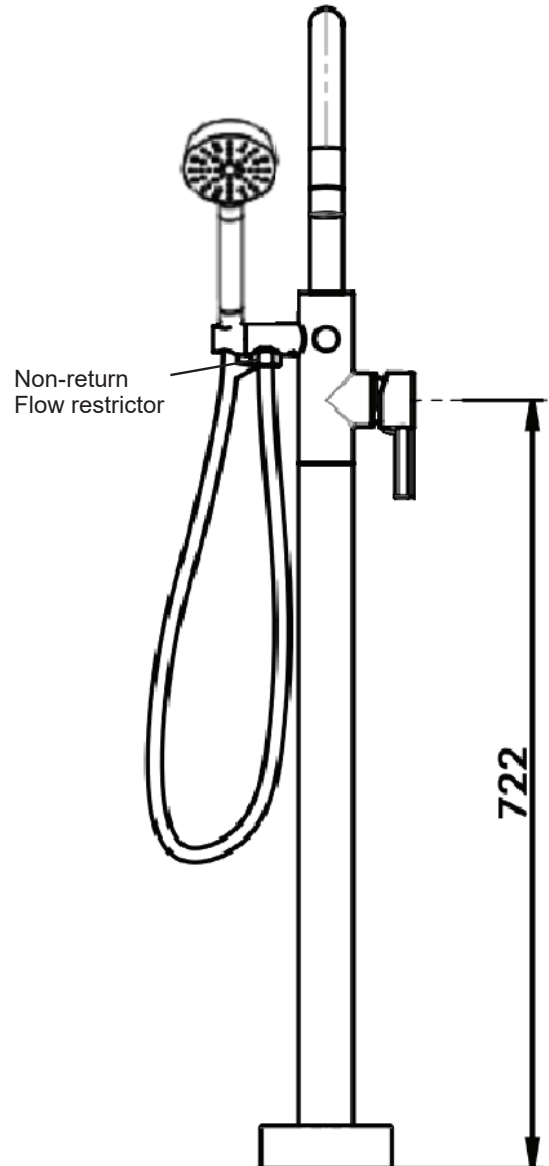

TEXTURA

Free Standing Bath Filler

- 1834830 | Brushed Stainless
- 1834860 | Brushed Brass
- 1834870 | Matte Black
- 1834890 | Gun Metal

WELS 3 Star 9.0L/M (Handset Only)
MP | Swivel Spout

AU PHONE - 1800 244 992
EMAIL - ausales@greenstapware.com
WEBSITE - greenstapware.com.au