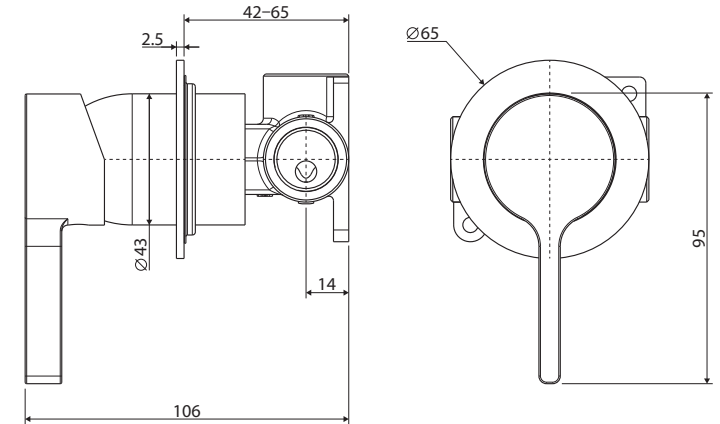

Sansa®
WALL MIXER
SMALL ROUND PLATE

Features

- Designed for shower and bath
- Made from solid brass
- High quality European cartridge (35 mm)

Please note: This product may have a visible Fienza or Watermark logo.

While we aim to ensure specifications are correct at the time of publication, Fienza reserves the right to make modifications without prior notice. Physical colour may vary from image shown. All measurements are shown in millimetres. Always use physical product measurements for mark-ups and roughing-in as the technical drawing may differ from actual product received.