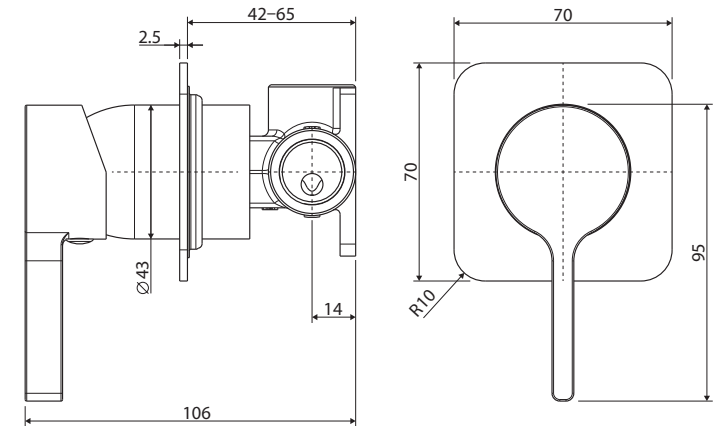

Sansa®
WALL MIXER
SOFT SQUARE PLATE

Features

- Designed for shower and bath
- Made from solid brass
- High quality European cartridge (35 mm)

Please note: This product may have a visible Fienza or Watermark logo.

While we aim to ensure specifications are correct at the time of publication, Fienza reserves the right to make modifications without prior notice. Physical colour may vary from image shown. All measurements are shown in millimetres. Always use physical product measurements for mark-ups and roughing-in as the technical drawing may differ from actual product received.