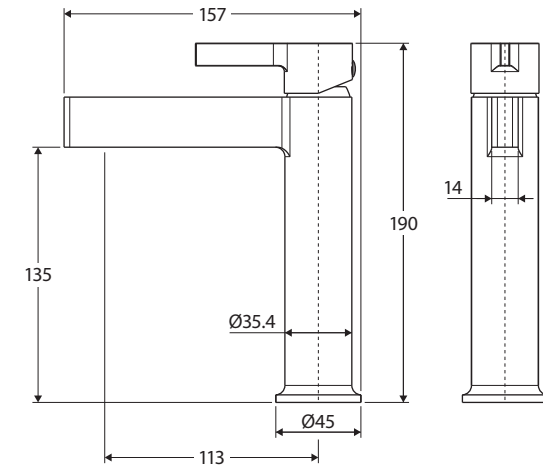

Sansa®

BASIN MIXER

Features

- Soft rectangular outlet
- Made from solid brass
- High quality European cartridge (25 mm)
- PEX split-resistant flexible hoses
- **WELS 6 Star rated, 3L/min**

Please note: This product may have a visible Fienza or Watermark logo.

While we aim to ensure specifications are correct at the time of publication, Fienza reserves the right to make modifications without prior notice. Physical colour may vary from image shown. All measurements are shown in millimetres. Always use physical product measurements for mark-ups and roughing-in as the technical drawing may differ from actual product received.