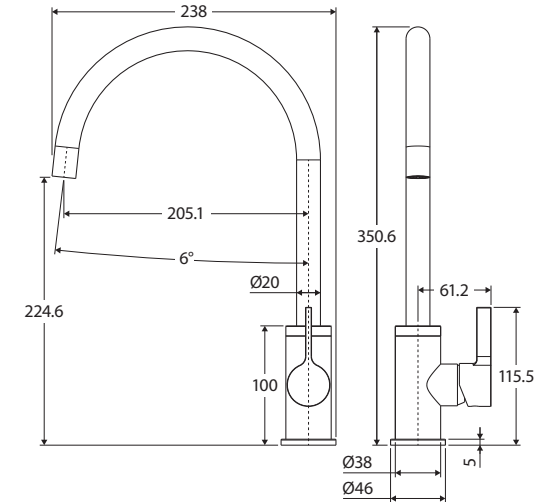

Sansa® SINK MIXER

Features

- Designed for kitchen and laundry
- Gooseneck outlet
- Swivel function
- Made from solid brass
- High quality European cartridge (25 mm)
- PEX split-resistant flexible hoses
- **WELS 6 Star rated, 4.5L/min**

Please note: This product may have a visible Fienza or Watermark logo.

Available in

Polished
Chrome
229105

PVD
Brushed Nickel
229105BN

PVD
Gun Metal
229105GM

Electroplated
Matte Black
229105B

PVD
Urban Brass
229105UB

Mixed finishes
available. See our
website for details.

Cleaning & Care

- Regularly clean with mild soapy water using a microfibre cloth.
- In highly polluted or coastal locations, we recommend cleaning 2-3 times per week.
- Do not use harsh detergents, bleach, cream cleaners or citrus based cleaners. These substances are abrasive and will damage the surface.
- Do not use undue pressure and wipe in one direction only.

While we aim to ensure specifications are correct at the time of publication, Fienza reserves the right to make modifications without prior notice. Physical colour may vary from image shown. All measurements are shown in millimetres. Always use physical product measurements for mark-ups and roughing-in as the technical drawing may differ from actual product received.