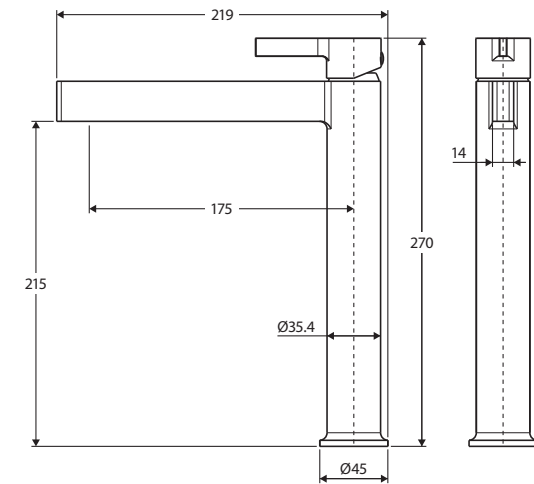

Sansa®

TALL BASIN MIXER

Features

- Designed for basin and bath
- Fixed outlet position
- Includes basin aerator and free-flow aerator for baths
- High quality European cartridge (25 mm)
- PEX split-resistant flexible hoses
- **WELS 6 Star rated, 3L/min**

Please note: This product may have a visible Fienza or Watermark logo.

Available in

Polished Chrome
229107

PVD
Brushed Nickel
229107BN

PVD
Gun Metal
229107GM

Electroplated
Matte Black
229107B

PVD
Urban Brass
229107UB

Mixed finishes
available. See our
website for details.

Cleaning & Care

- Regularly clean with mild soapy water using a microfibre cloth.
- In highly polluted or coastal locations, we recommend cleaning 2-3 times per week.
- Do not use harsh detergents, bleach, cream cleaners or citrus based cleaners. These substances are abrasive and will damage the surface.
- Do not use undue pressure and wipe in one direction only.

While we aim to ensure specifications are correct at the time of publication, Fienza reserves the right to make modifications without prior notice. Physical colour may vary from image shown. All measurements are shown in millimetres. Always use physical product measurements for mark-ups and roughing-in as the technical drawing may differ from actual product received.