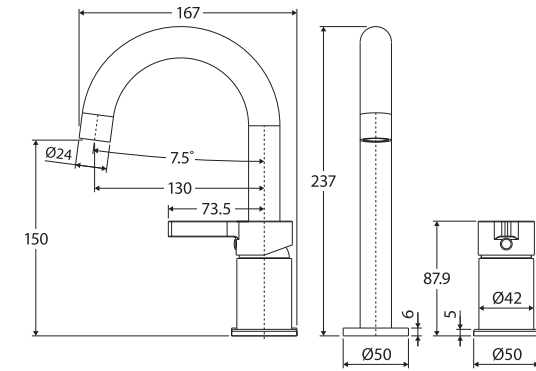

Sansa®

HOB MIXER & BASIN/BATH OUTLET SET

Features

- Designed for basin and bath
- Fixed outlet position
- Made from solid brass
- High quality European cartridge (35 mm)
- PEX split-resistant flexible hoses
- **WELS 5 Star rated, 5L/min**

Please note: This product may have a visible Fienza or Watermark logo.

Available in

Polished
Chrome
229117

Electroplated
Matte Black
229117B

Cleaning & Care

- Regularly clean with mild soapy water using a microfibre cloth.
- In highly polluted or coastal locations, we recommend cleaning 2-3 times per week.
- Do not use harsh detergents, bleach, cream cleaners or citrus based cleaners. These substances are abrasive and will damage the surface.
- Do not use undue pressure and wipe in one direction only.

While we aim to ensure specifications are correct at the time of publication, Fienza reserves the right to make modifications without prior notice. Physical colour may vary from image shown. All measurements are shown in millimetres. Always use physical product measurements for mark-ups and roughing-in as the technical drawing may differ from actual product received.