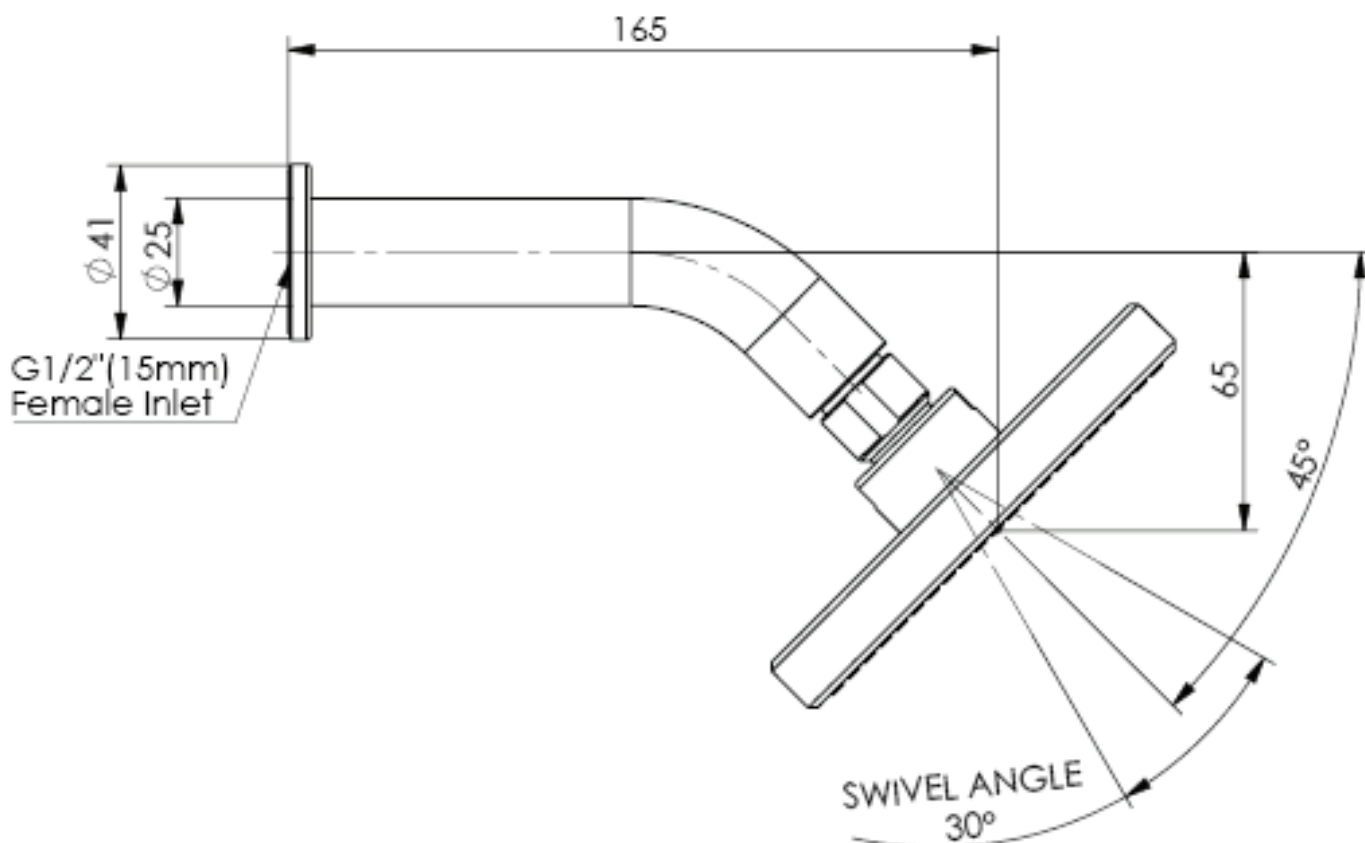

## Shower Rose with Arm

5710001 | S14013 | Chrome  
5710011 | S14013 | Brushed Nickel  
5710071 | S14013 | Matte Black

WELS 3 Star 9.0L/M  
Single Function ø120mm Rose

## Shower Rose Only

94038550 | S14006 | Chrome  
94038551 | S14006 | Brushed Nickel  
94038557 | S14006 | Matte Black

WELS 3 Star 9.0L/M  
Single Function ø120mm Rose

**AU** PHONE - 1800 244 487  
EMAIL - [aussales@greenstapware.com](mailto:aussales@greenstapware.com)  
WEBSITE - [greenstapware.com.au](http://greenstapware.com.au)