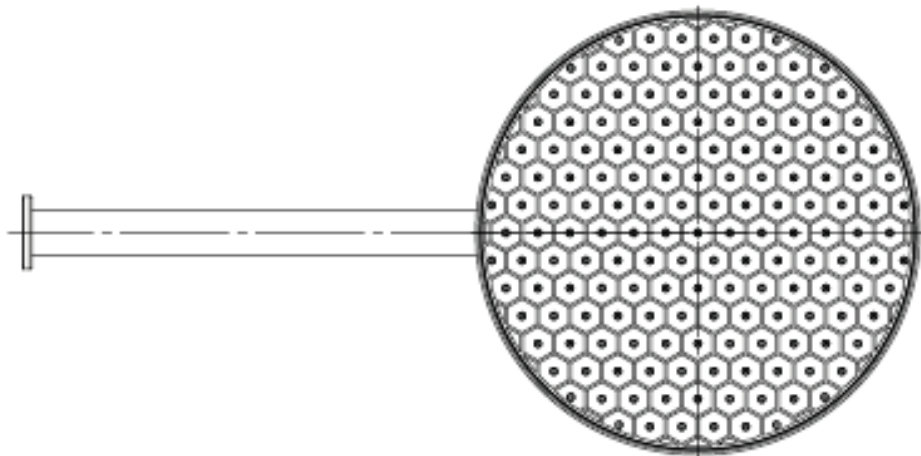

GLIDE

Wall Shower

5730001 | S13748 | Chrome
5730011 | S13748 | Brushed Nickel
5730071 | S13748 | Matte Black
5730061 | S13748 | Brushed Brass
5730091 | S13748 | Gun Metal

WELS 3 Star 9.0L/M
Single Function $\phi 250\text{mm}$ Overhead
380mm arm length