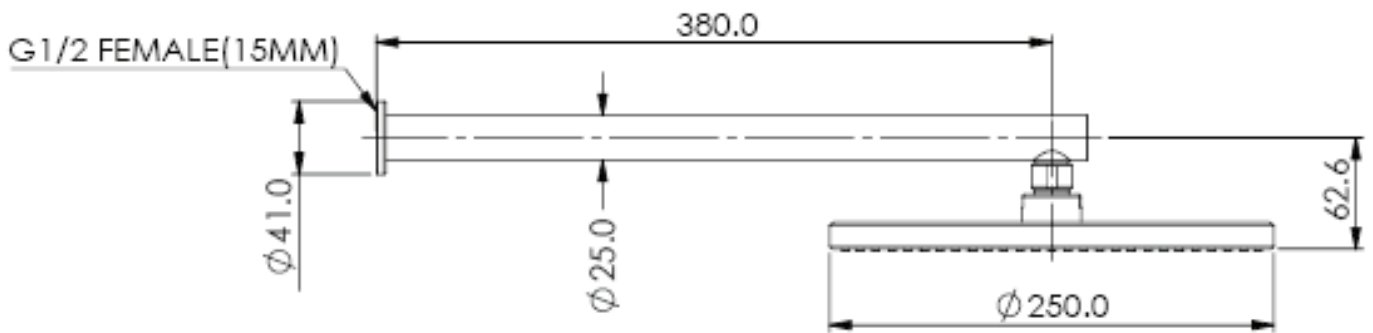

GLIDE

Wall Shower

5730001 | S13748 | Chrome
5730011 | S13748 | Brushed Nickel
5730071 | S13748 | Matte Black
5730061 | S13748 | Brushed Brass
5730091 | S13748 | Gun Metal

WELS 3 Star 9.0L/M
Single Function $\phi 250\text{mm}$ Overhead
380mm arm length