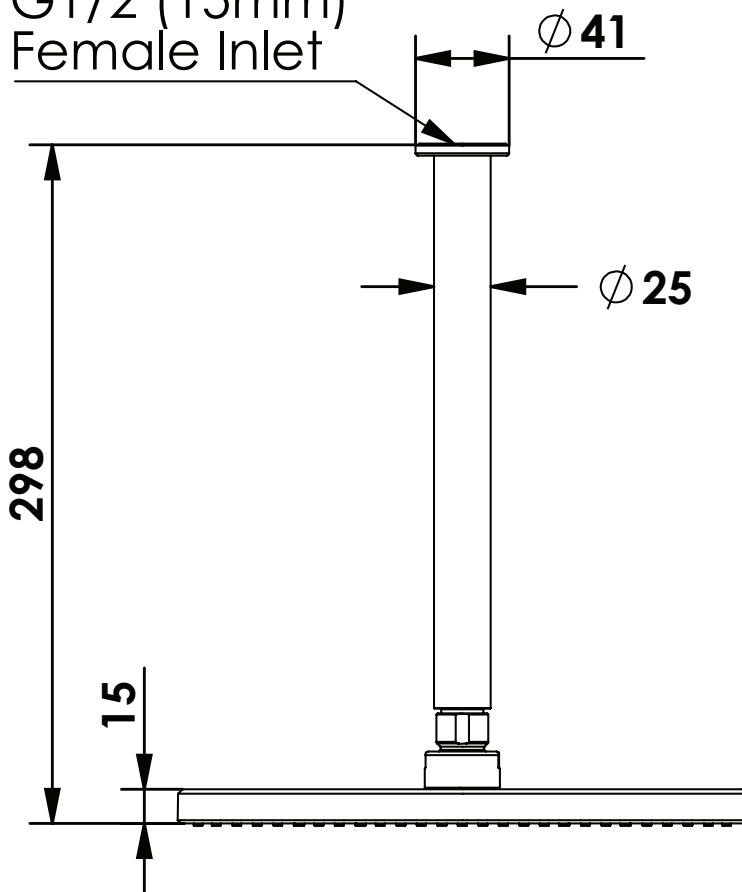

GLIDE

Ceiling Shower

5731001 | S16400 | Chrome
5731011 | S16400 | Brushed Nickel
5731071 | S16400 | Matte Black
5731061 | S16400 | Brushed Brass
5731091 | S16400 | Gun Metal

WELS 3 Star 9.0L/M
Single Function $\phi 250$ mm Overhead
350mm arm length

G1/2 (15mm)
Female Inlet

AU PHONE - 1800 244 487
EMAIL - aussales@greenstapware.com
WEBSITE - greenstapware.com.au

GREENS
where life meets water