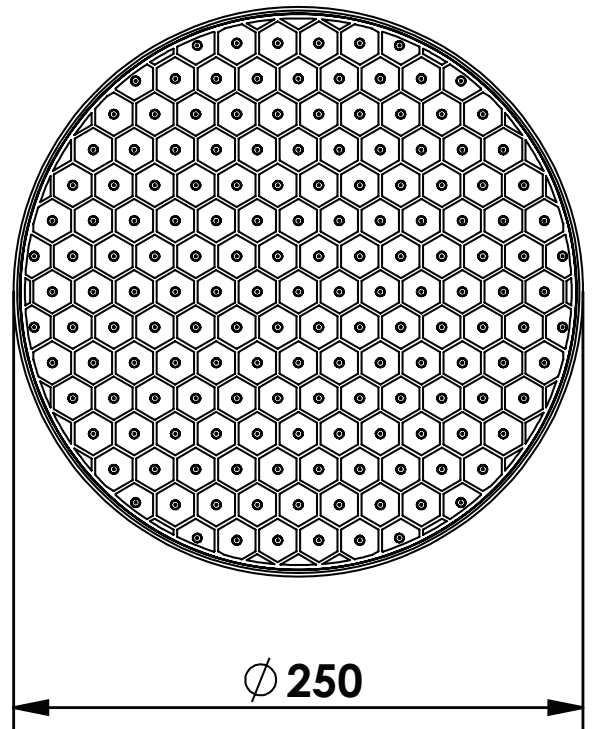

GLIDE

Ceiling Shower

5731001 | S16400 | Chrome
5731011 | S16400 | Brushed Nickel
5731071 | S16400 | Matte Black
5731061 | S16400 | Brushed Brass
5731091 | S16400 | Gun Metal

WELS 3 Star 9.0L/M
Single Function $\phi 250$ mm Overhead
350mm arm length

G1/2 (15mm)
Female Inlet

AU PHONE - 1800 244 487
EMAIL - aussales@greenstapware.com
WEBSITE - greenstapware.com.au

GREENS
where life meets water