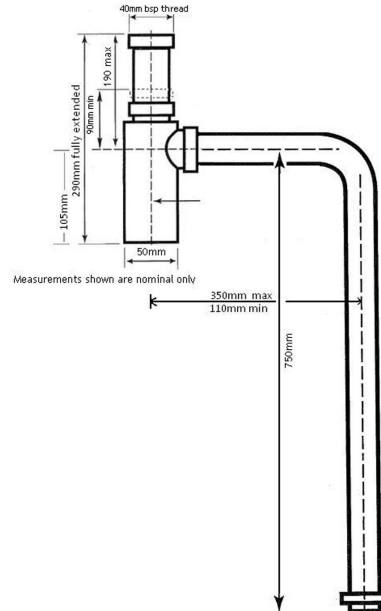

Deluxe Adjustable Bottle S Trap - Chrome on Brass

Code: AU4040BTS

Specifications

- Finish: Chrome
- Material: Brass
- Universal 32/40mm inlet, 40mm outlet
- 32mm x 40mm Bush and rubber kee seal connector included
- Fully adjustable horizontally and vertically
- Watermark approved to Australian standards
- Includes 26mm deep cover dome for outlet pipe to hide connection point

Warranty

For peace of mind, Turner Hastings offers the following warranty on this product and its components:

Bottle trap - 1 year

For more details, click here to refer to our warranty page.