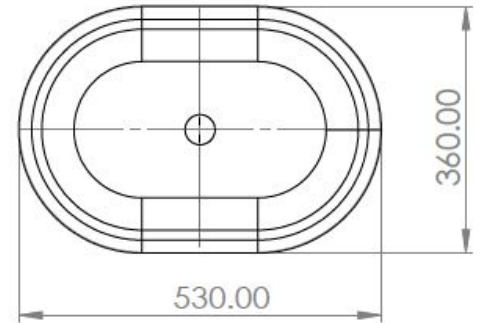

**Blanche 53 x 36 TitanCast Solid Surface Above Counter
Basin-Satin Silk White
Code: BL530BA**

TRADITIONAL & HAMPTONS STYLE SPECIALISTS

BATHROOM | KITCHEN | LAUNDRY

Specifications

- Material: TitanCast Solid Surface
- Requires Waste: 32mm without overflow
- Made in South Africa
- Satin Silk is stocked in Australia