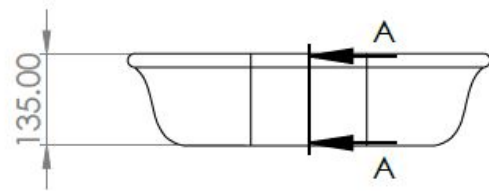

**Blanche 53 x 36 TitanCast Solid Surface Above Counter
Basin-Satin Silk White
Code: BL530BA**

TRADITIONAL & HAMPTONS STYLE SPECIALISTS

BATHROOM | KITCHEN | LAUNDRY

Specifications

- Material: TitanCast Solid Surface
- Requires Waste: 32mm without overflow
- Made in South Africa
- Satin Silk is stocked in Australia