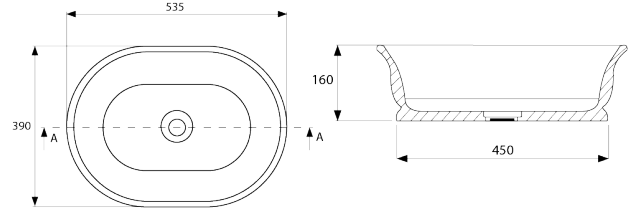

## Cambridge 53 x 39 TitanCast Solid Surface Above Counter Basin-Satin Silk White

TRADITIONAL & HAMPTONS STYLE SPECIALISTS

### Specifications

- Material: TitanCast Solid Surface
- Requires Waste: 32mm without overflow
- Made in South Africa
- Satin Silk is stocked in Australia