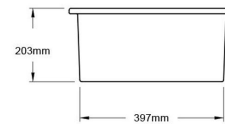

Cuisine 46 x 46 Inset / Undermount Fine Fireclay Matte Black Sink

Code: CU46FS-MB

BATHROOM | KITCHEN | LAUNDRY | TRADITIONAL & HAMPTONS STYLE SPECIALISTS

Specifications

- Material: Fine Fireclay
- Finish: Matte Black
- Waste outlets included: 90x50mm
- Product weight: 19kg
- Stainless Steel Basket Wastes
- Mounting options: Inset & Undermount
- Capacity: 28L
- Internal depth: 210mm
- Approx. internal radius: 15 mm
- Approx. external radius: 45 mm
- Suitable for use with food waste disposer – we recommend purchase of an extended flange and a model with anti-vibration collar
- Note: Fine Fireclay is a natural product and therefore subject to variations. This should be seen as a quality that adds to its unique natural beauty. Variations +/- 2% to the specifications are common and acceptable and are within industry tolerance. We always recommend the cabinet maker and stone provider has the actual sink with them to measure before making cabinetry or cutting stone. For more information please visit our Installation Care & Warranty page or Contact Us.