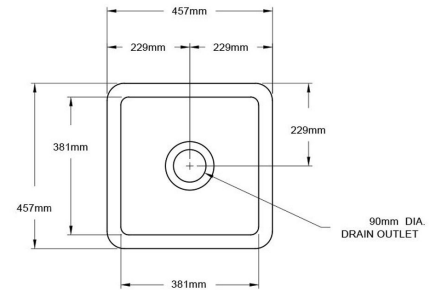

Cuisine 46 x 46 Inset / Undermount Fine Fireclay Matte Black Sink

Code: CU46FS-MB

BATHROOM | KITCHEN | LAUNDRY | TRADITIONAL & HAMPTONS STYLE SPECIALISTS

Specifications

- Material: Fine Fireclay
- Finish: Matte Black
- Waste outlets included: 90x50mm
- Product weight: 19kg
- Stainless Steel Basket Wastes
- Mounting options: Inset & Undermount
- Capacity: 28L
- Internal depth: 210mm
- Approx. internal radius: 15 mm
- Approx. external radius: 45 mm
- Suitable for use with food waste disposer – we recommend purchase of an extended flange and a model with anti-vibration collar
- Note: Fine Fireclay is a natural product and therefore subject to variations. This should be seen as a quality that adds to its unique natural beauty. Variations +/- 2% to the specifications are common and acceptable and are within industry tolerance. We always recommend the cabinet maker and stone provider has the actual sink with them to measure before making cabinetry or cutting stone. For more information please visit our Installation Care & Warranty page or Contact Us.

Product Options

CU46SSG: Cuisine 46 x 46 Stainless Steel Grid

CU46FS-MB: Cuisine 46 x 46 Inset / Undermount Fine Fireclay Matte White Sink

CU46FS-MB-OF: Cuisine 46 x 46 Inset / Undermount Fine Fireclay Matte White Sink With Overflow