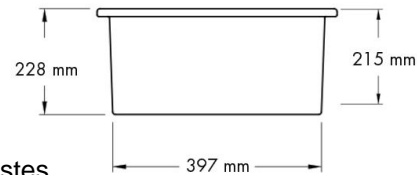

Cuisine 46 x 46 Inset / Undermount Fine Fireclay Sink

Code: CU46FS

Specifications

- Material: Fine Fireclay
- Finish: White Gloss
- Waste outlets included: 90x50mm Stainless Steel Basket Wastes
- Mounting options: Inset & Undermount
- Capacity: 28L
- Internal depth: 210mm
- Approx. internal radius: 15 mm
- Approx. external radius: 45 mm
- Suitable for use with food waste disposer – we recommend purchase of an extended flange and a model with anti-vibration collar
- Note: Fine Fireclay is a natural product and therefore subject to variations. This should be seen as a quality that adds to its unique natural beauty. Variations +/- 2% to the specifications are common and acceptable and are within industry tolerance. We always recommend the cabinet maker and stone provider has the actual sink with them to measure before making cabinetry or cutting stone. For more information please visit our Installation Care & Warranty page or Contact Us.

Product Options

CU46FS: Cuisine 46 x 46 Inset / Undermount Fine Fireclay Sink

CU46SSG: Cuisine 46 x 46 Stainless Steel Grid

CU46FS-OF: Cuisine 46 x 46 Inset / Undermount Fine Fireclay Sink with Overflow

Warranty