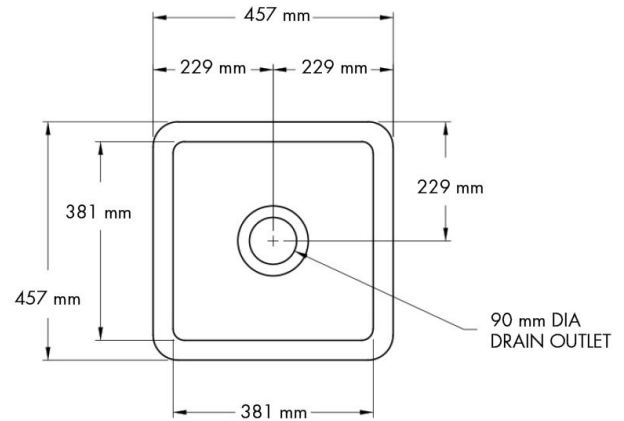

Cuisine 46 x 46 Inset / Undermount Fine Fireclay Sink

Code: CU46FS

Specifications

- Material: Fine Fireclay
- Finish: White Gloss
- Waste outlets included: 90x50mm Stainless Steel Basket Wastes
- Mounting options: Inset & Undermount
- Capacity: 28L
- Internal depth: 210mm
- Approx. internal radius: 15 mm
- Approx. external radius: 45 mm
- Suitable for use with food waste disposer – we recommend purchase of an extended flange and a model with anti-vibration collar
- Note: Fine Fireclay is a natural product and therefore subject to variations. This should be seen as a quality that adds to its unique natural beauty. Variations +/- 2% to the specifications are common and acceptable and are within industry tolerance. We always recommend the cabinet maker and stone provider has the actual sink with them to measure before making cabinetry or cutting stone. For more information please visit our Installation Care & Warranty page or Contact Us.

Product Options

CU46FS: Cuisine 46 x 46 Inset / Undermount Fine Fireclay Sink

CU46SSG: Cuisine 46 x 46 Stainless Steel Grid

CU46FS-OF: Cuisine 46 x 46 Inset / Undermount Fine Fireclay Sink with Overflow

Warranty