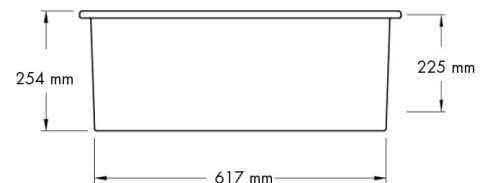

## Cuisine 68 x 48 Inset / Undermount Fine Fireclay Sink

**Code:** CU68FS

### Specifications

- Material: Fine Fireclay
- Finish: White Gloss
- Waste Outlet Included: 90x50mm Basket Waste
- Mounting options: Inset & Undermount
- Capacity: 46L
- Internal depth: 220mm
- Suitable for use with food waste disposer – we recommend purchase of an extended flange and a model with anti-vibration collar
- Note: Fine Fireclay is a natural product and therefore subject to variations. This should be seen as a quality that adds to its unique natural beauty. Variations +/- 2% to the specifications are common and acceptable and are within industry tolerance. We always recommend the cabinet maker and stone provider has the actual sink with them to measure before making cabinetry or cutting stone. For more information please visit our Installation Care & Warranty page or Contact Us.

### Product Options

CU68SSG.: Cuisine 68 x 48 Stainless Steel Grid

CU68FS: Cuisine 68 x 48 Inset / Undermount Fine Fireclay Sink

CU68FS-OF: Cuisine 68 x 48 Inset / Undermount Fine Fireclay Sink with Overflow