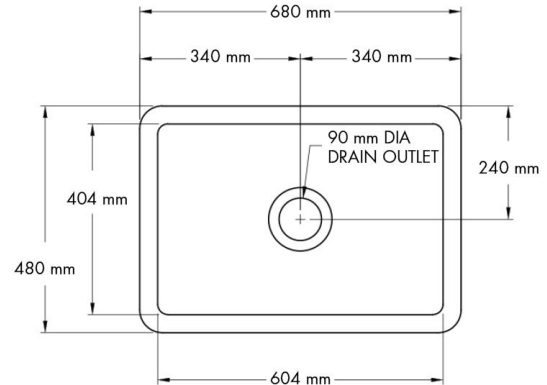

## Cuisine 68 x 48 Inset / Undermount Fine Fireclay Sink

**Code:** CU68FS

### Specifications

- Material: Fine Fireclay
- Finish: White Gloss
- Waste Outlet Included: 90x50mm Basket Waste
- Mounting options: Inset & Undermount
- Capacity: 46L
- Internal depth: 220mm
- Suitable for use with food waste disposer – we recommend purchase of an extended flange and a model with anti-vibration collar
- Note: Fine Fireclay is a natural product and therefore subject to variations. This should be seen as a quality that adds to its unique natural beauty. Variations +/- 2% to the specifications are common and acceptable and are within industry tolerance. We always recommend the cabinet maker and stone provider has the actual sink with them to measure before making cabinetry or cutting stone. For more information please visit our Installation Care & Warranty page or Contact Us.

### Product Options

CU68SSG.: Cuisine 68 x 48 Stainless Steel Grid

CU68FS: Cuisine 68 x 48 Inset / Undermount Fine Fireclay Sink

CU68FS-OF: Cuisine 68 x 48 Inset / Undermount Fine Fireclay Sink with Overflow