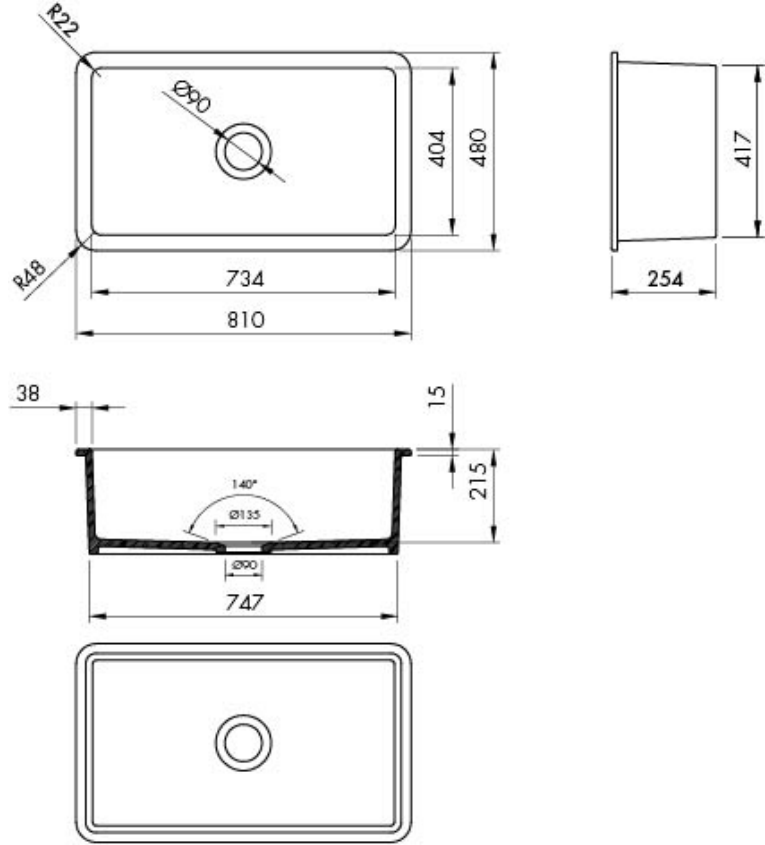

Cuisine 81 x 48 Inset / Undermount Fine Fireclay Matte Black Sink

Code: CU81FS-MB

Specifications

- Material: Fine Fireclay
- Finish: Matte Black
- Waste Outlet Included: 90x50mm Basket Waste
- Mounting options: Inset & Undermount
- Capacity: 58L
- Internal depth: 220mm
- Suitable for use with food waste disposer – we recommend purchase of an extended flange and a model with anti-vibration collar
- Note: Fine Fireclay is a natural product and therefore subject to variations. This should be seen as a quality that adds to its unique natural beauty. Variations +/- 2% to the specifications are common and acceptable and are within industry tolerance. We always recommend the cabinet maker and stone provider has the actual sink with them to measure before making cabinetry or cutting stone. For more information please visit our Installation Care & Warranty page or Contact Us.