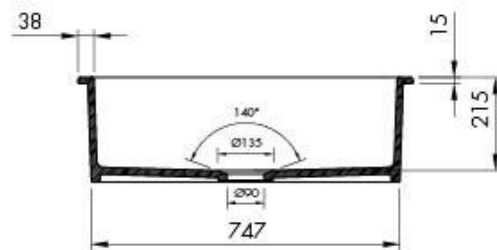

Cuisine 81 x 48 Inset / Undermount Fine Fireclay Sink

Code: CU81FS

Specifications

- Material: Fine Fireclay
- Finish: White Gloss
- Waste Outlet Included: 90x50mm Basket Waste
- Mounting options: Inset & Undermount
- Capacity: 58L
- Internal depth: 220mm
- Suitable for use with food waste disposer – we recommend purchase of an extended flange and a model with anti-vibration collar
- Note: Fine Fireclay is a natural product and therefore subject to variations. This should be seen as a quality that adds to its unique natural beauty. Variations +/- 2% to the specifications are common and acceptable and are within industry tolerance. We always recommend the cabinet maker and stone provider has the actual sink with them to measure before making cabinetry or cutting stone. For more information please visit our Installation Care & Warranty page or Contact Us.

Product Options

CU81FS: Cuisine 81 x 48 Inset / Undermount Fine Fireclay Sink

CU81FS-OF: Cuisine 81 x 48 Inset / Undermount Fine Fireclay Sink with overflow

CU81SSG: Cuisine 81 x 48 Stainless Steel Grid

Warranty