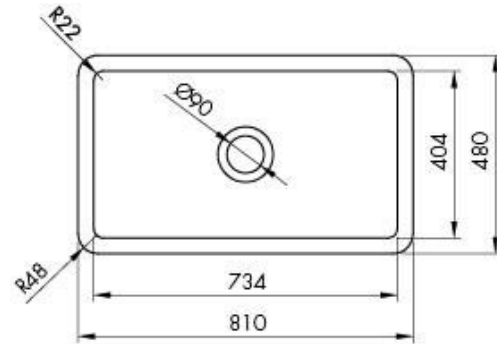

Cuisine 81 x 48 Inset / Undermount Fine Fireclay Sink

Code: CU81FS

Specifications

- Material: Fine Fireclay
- Finish: White Gloss
- Waste Outlet Included: 90x50mm Basket Waste
- Mounting options: Inset & Undermount
- Capacity: 58L
- Internal depth: 220mm
- Suitable for use with food waste disposer – we recommend purchase of an extended flange and a model with anti-vibration collar
- Note: Fine Fireclay is a natural product and therefore subject to variations. This should be seen as a quality that adds to its unique natural beauty. Variations +/- 2% to the specifications are common and acceptable and are within industry tolerance. We always recommend the cabinet maker and stone provider has the actual sink with them to measure before making cabinetry or cutting stone. For more information please visit our Installation Care & Warranty page or Contact Us.

Product Options

CU81FS: Cuisine 81 x 48 Inset / Undermount Fine Fireclay Sink

CU81FS-OF: Cuisine 81 x 48 Inset / Undermount Fine Fireclay Sink with overflow

CU81SSG: Cuisine 81 x 48 Stainless Steel Grid

Warranty