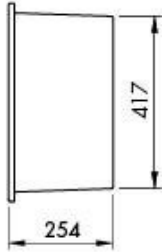

Cuisine 81 x 48 Inset / Undermount Fine Fireclay Sink

Code: CU81FS

Specifications

- Material: Fine Fireclay
- Finish: White Gloss
- Waste Outlet Included: 90x50mm Basket Waste
- Mounting options: Inset & Undermount
- Capacity: 58L
- Internal depth: 220mm
- Suitable for use with food waste disposer – we recommend purchase of an extended flange and a model with anti-vibration collar
- Note: Fine Fireclay is a natural product and therefore subject to variations. This should be seen as a quality that adds to its unique natural beauty. Variations +/- 2% to the specifications are common and acceptable and are within industry tolerance. We always recommend the cabinet maker and stone provider has the actual sink with them to measure before making cabinetry or cutting stone. For more information please visit our Installation Care & Warranty page or Contact Us.

Product Options

CU81FS: Cuisine 81 x 48 Inset / Undermount Fine Fireclay Sink

CU81FS-OF: Cuisine 81 x 48 Inset / Undermount Fine Fireclay Sink with overflow

CU81SSG: Cuisine 81 x 48 Stainless Steel Grid

Warranty