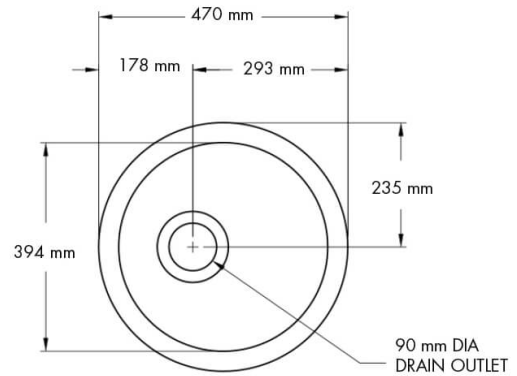

Cuisine Round 47 Inset / Undermount Fine Fireclay Matte Black Sink

Code: CUR47FS-MB

Specifications

- Material: Fine Fireclay
- Finish: Matte Black
- Waste Outlet Included: 90x50mm Basket Waste
- Mounting options: Inset & Undermount
- Capacity: 27L
- Internal depth: 200mm
- Suitable for use with food waste disposer – we recommend purchase of an extended flange and a model with anti-vibration collar
- Note: Fine Fireclay is a natural product and therefore subject to variations. This should be seen as a quality that adds to its unique natural beauty. Variations +/- 2% to the specifications are common and acceptable and are within industry tolerance. We always recommend the cabinet maker and stone provider has the actual sink with them to measure before making cabinetry or cutting stone. For more information please visit our Installation Care & Warranty page or Contact Us.