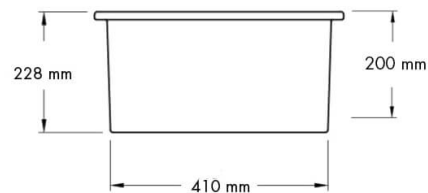

Cuisine Round 47 Inset / Undermount Fine Fireclay Matte Black Sink

Code: CUR47FS-MB

Specifications

- Material: Fine Fireclay
- Finish: Matte Black
- Waste Outlet Included: 90x50mm Basket Waste
- Mounting options: Inset & Undermount
- Capacity: 27L
- Internal depth: 200mm
- Suitable for use with food waste disposer – we recommend purchase of an extended flange and a model with anti-vibration collar
- Note: Fine Fireclay is a natural product and therefore subject to variations. This should be seen as a quality that adds to its unique natural beauty. Variations +/- 2% to the specifications are common and acceptable and are within industry tolerance. We always recommend the cabinet maker and stone provider has the actual sink with them to measure before making cabinetry or cutting stone. For more information please visit our Installation Care & Warranty page or Contact Us.