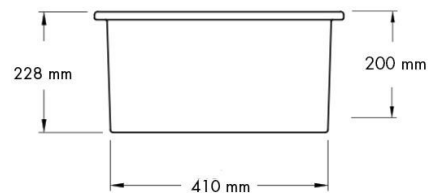

### Specifications

- Material: Fine Fireclay
- Finish: White Gloss
- Waste Outlet Included: 90x50mm Basket Waste
- Mounting options: Inset & Undermount
- Capacity: 27L
- Internal depth: 200mm
- Suitable for use with food waste disposer – we recommend purchase of an extended flange and a model with anti-vibration collar
- Note: Fine Fireclay is a natural product and therefore subject to variations. This should be seen as a quality that adds to its unique natural beauty. Variations +/- 2% to the specifications are common and acceptable and are within industry tolerance. We always recommend the cabinet maker and stone provider has the actual sink with them to measure before making cabinetry or cutting stone. For more information please visit our Installation Care & Warranty page or Contact Us.