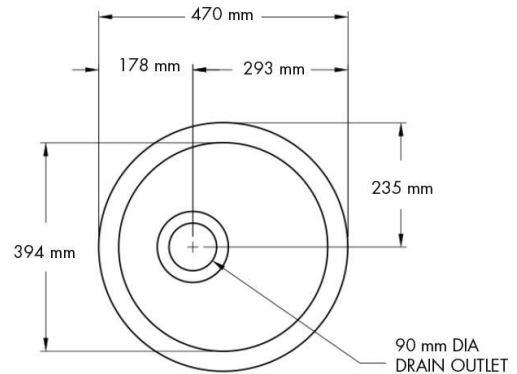

## Cuisine Round 47 Inset / Undermount Fine Fireclay Sink

**Code:** CUR47FS

### Specifications

- Material: Fine Fireclay
- Finish: White Gloss
- Waste Outlet Included: 90x50mm Basket Waste
- Mounting options: Inset & Undermount
- Capacity: 27L
- Internal depth: 200mm
- Suitable for use with food waste disposer – we recommend purchase of an extended flange and a model with anti-vibration collar
- Note: Fine Fireclay is a natural product and therefore subject to variations. This should be seen as a quality that adds to its unique natural beauty. Variations +/- 2% to the specifications are common and acceptable and are within industry tolerance. We always recommend the cabinet maker and stone provider has the actual sink with them to measure before making cabinetry or cutting stone. For more information please visit our Installation Care & Warranty page or Contact Us.

### Product Options

CUR47SSG: Cuisine Round 47 x 47 Stainless Steel Grid

CUR47FS: Cuisine Round 47 Inset / Undermount Fine Fireclay Sink