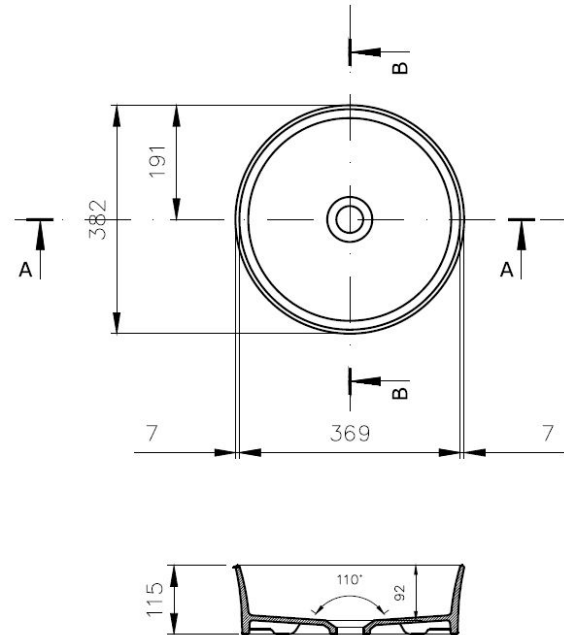

Fino Round 382 Above Counter Basin - Matte White

Code: FI3821CTB-MW

TRADITIONAL & HAMPTONS STYLE SPECIALISTS

BATHROOM | KITCHEN | LAUNDRY

Specifications

- Material: Fine fireclay
- Finish: Matte White
- Requires waste: 32mm without overflow
- Tap Holes Available: None
- Mounting options: Above Counter