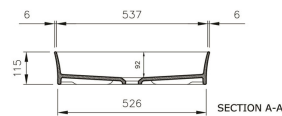

Fino 55 X 38 Gloss White Above Counter Basin

Code: FI5490CTB

TRADITIONAL & HAMPTONS STYLE SPECIALISTS

Specifications

- Material: Fine fireclay
- Finish: Gloss White
- Requires waste: 32mm with overflow
- Tap Holes Available: None
- Mounting options: Under Counter