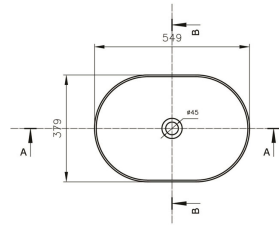

Fino 55 X 38 Gloss White Above Counter Basin

Code: FI5490CTB

TRADITIONAL & HAMPTONS STYLE SPECIALISTS

Specifications

- Material: Fine fireclay
- Finish: Gloss White
- Requires waste: 32mm with overflow
- Tap Holes Available: None
- Mounting options: Under Counter