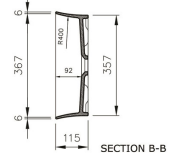

Fino 55 X 38 Gloss White Above Counter Basin

Code: FI5490CTB

TRADITIONAL & HAMPTONS STYLE SPECIALISTS

Specifications

- Material: Fine fireclay
- Finish: Gloss White
- Requires waste: 32mm with overflow
- Tap Holes Available: None
- Mounting options: Under Counter