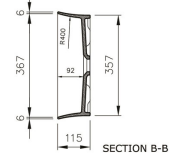

## Fino 55 X 38 Matte White Above Counter Basin

**Code:** FI5491CTB-MW

TRADITIONAL & HAMPTONS STYLE SPECIALISTS

### Specifications

- Material: Fine fireclay
- Finish: Matte White
- Requires waste: 32mm with overflow
- Tap Holes Available: None
- Mounting options: Under Counter