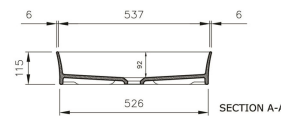

Fino 55 X 38 Matte White Above Counter Basin

Code: FI5491CTB-MW

TRADITIONAL & HAMPTONS STYLE SPECIALISTS

Specifications

- Material: Fine fireclay
- Finish: Matte White
- Requires waste: 32mm with overflow
- Tap Holes Available: None
- Mounting options: Under Counter

Product Options

FI5490CTB: Fino 55x38 Counter Top Basin – Gloss White

FI5491CTB-MW: Fino 55x38 Counter Top Basin – Matte White

FI5492CTB-MG: Fino 55x38 Counter Top Basin – Matte Grey

Warranty

For peace of mind, Turner Hastings offers the following warranty on this product and its components:

Fine Fireclay Wash Basin - 6 years

For more details, click here to refer to our warranty page.

BATHROOM | KITCHEN | LAUNDRY