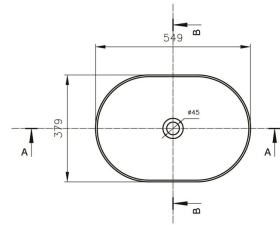

## Fino 55 X 38 Matte White Above Counter Basin

**Code:** FI5491CTB-MW

TRADITIONAL & HAMPTONS STYLE SPECIALISTS

### Specifications

- Material: Fine fireclay
- Finish: Matte White
- Requires waste: 32mm with overflow
- Tap Holes Available: None
- Mounting options: Under Counter