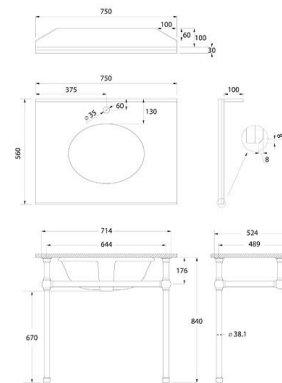

## Mayer Basin Stand With 75 x 55 Real Carrara Marble Top

TRADITIONAL & HAMPTONS STYLE SPECIALISTS

### Specifications

- Tap holes available: one or three
- Top Material: Genuine Italian Carrara marble
- Basin Material: Ceramic
- Requires Waste: 32mm with overflow
- Finishes available: Chrome, Brushed Brass PVD, or Brushed Nickel PVD.
- Strong 21 gauge pipe structure (0.75mm)
- Fully adjustable in height, width and depth
- Made from raw brass not recycled brass for a perfect finish and longevity
- Slat shelf or marble shelf holds up to 30kg