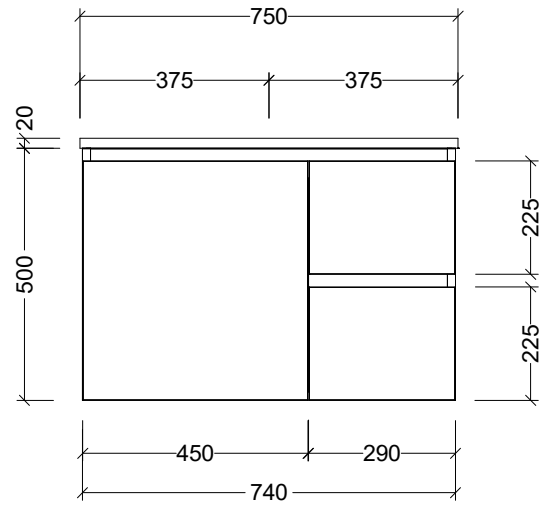

CABINET DETAILS

Range	Nevada 750
Description	Centre Bowl Wall Hung
Cabinet SKU	NEV-VCO-750-C-X-W
TOP DETAILS	
Available Tops:	Alpha Ceramic
	Regal Mineral
	Stadium Mineral
	SilkSurface
	Stone

Timberline Bathroom Products Pty Ltd
 22 Myrtle Drive, Armidale NSW 2350
www.timberline.com.au | 02 6773 8500

PLEASE NOTE: Due to the manufacturing process of ceramic tops, size variation (+/- 3%) is to be expected. E&OE. Copyright ©

LH and RH Drawer Options Available