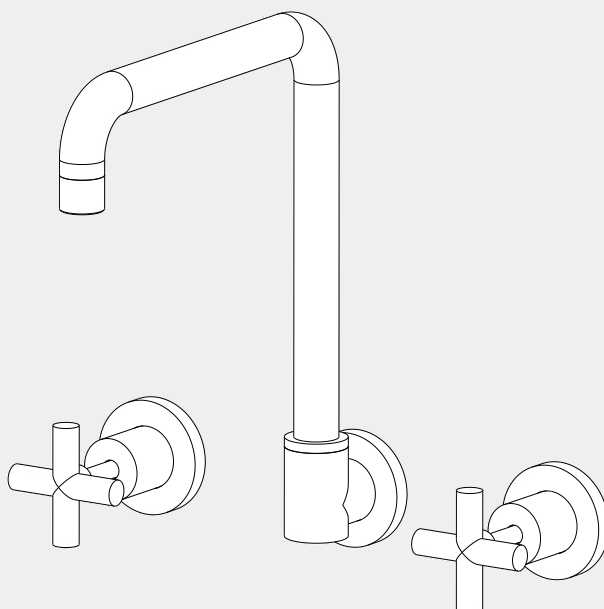

# X Plus Wall Kitchen Set Swivel Spout

# Nero

Versions:202401

Top/Back

Specifications

#### Pressure Rating

Min 150kpa - Max 500kpa

Finish & SKU

Matte Black  
NR201607MB

Brushed Gold  
NR201607BG

Packaging Includes

1x Spout  
2x Hand Wheels

\*Dimensions are nominal measurements only.