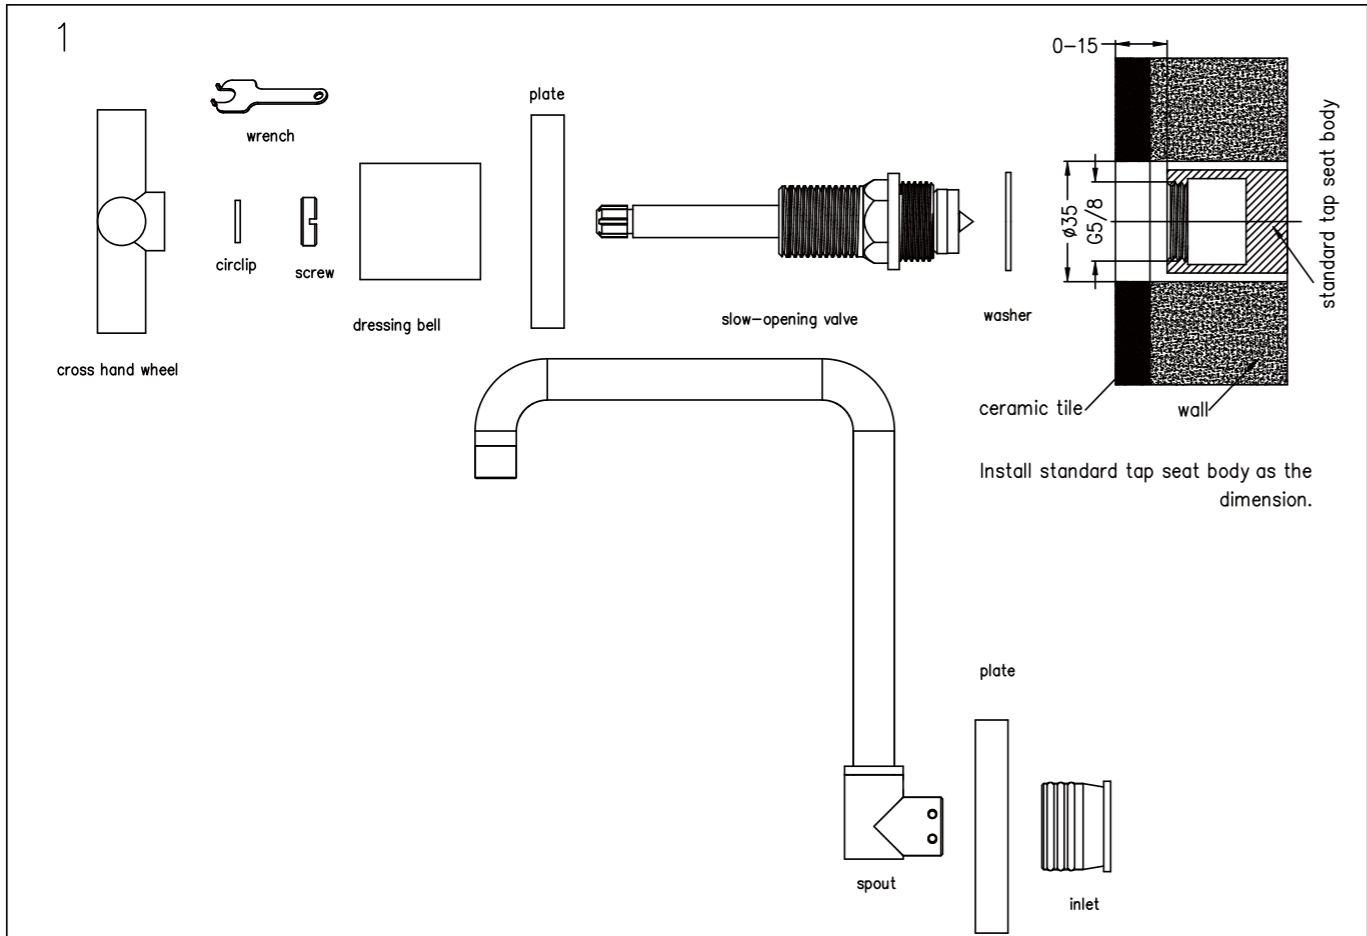

#### Pressure Rating

Min 150kpa - Max 500kpa

Finish & SKU

Matte Black  
NR201607MB

Brushed Gold  
NR201607BG

Packaging Includes

1x Spout  
2x Hand Wheels

\*Dimensions are nominal measurements only.