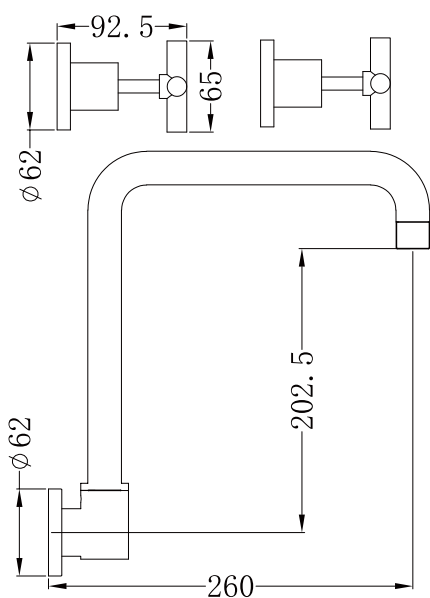

# Nero

Versions:202401

Top/Back

Specifications

#### Pressure Rating

Min 150kpa - Max 500kpa

Finish & SKU

Matte Black  
NR201607MB

Brushed Gold  
NR201607BG

Packaging Includes

1x Spout  
2x Hand Wheels

\*Dimensions are nominal measurements only.