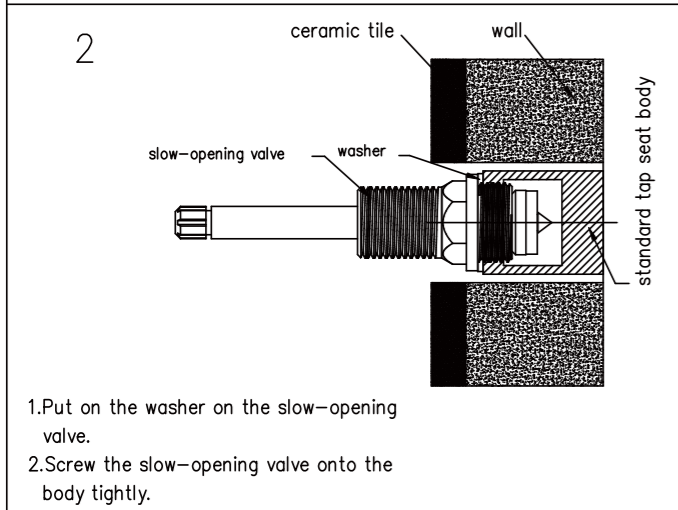

#### Pressure Rating

Min 150kpa - Max 500kpa

Finish & SKU

Matte Black  
NR201607MB

Brushed Gold  
NR201607BG

Packaging Includes

1x Spout  
2x Hand Wheels

\*Dimensions are nominal measurements only.