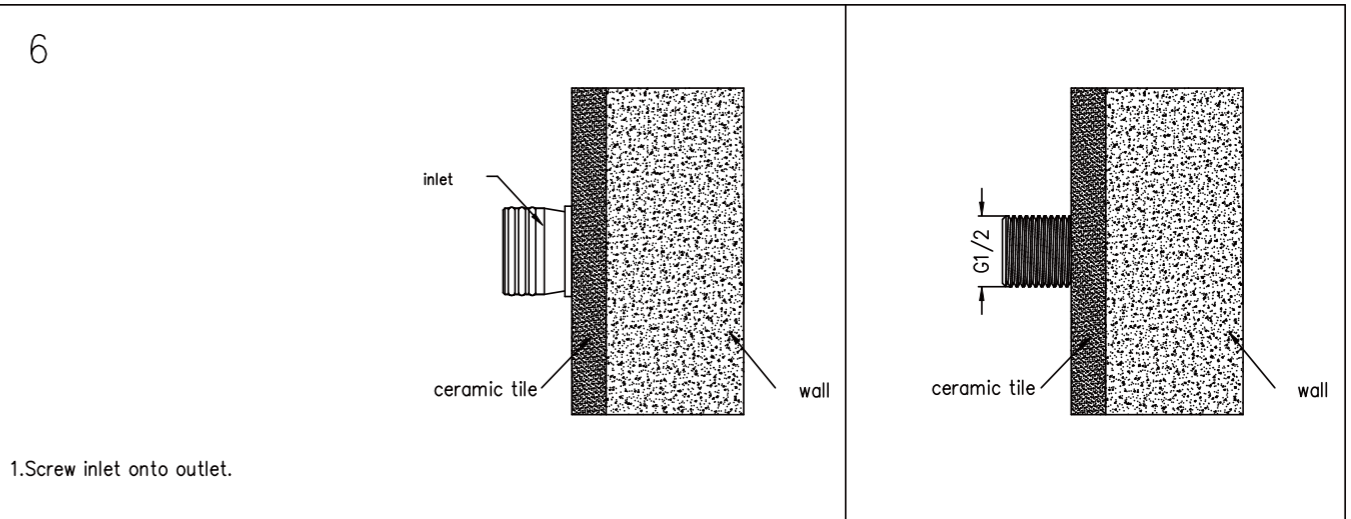

#### Pressure Rating

Min 150kpa - Max 500kpa

Finish & SKU

Matte Black  
NR201607MB

Brushed Gold  
NR201607BG

Packaging Includes

1x Spout  
2x Hand Wheels

\*Dimensions are nominal measurements only.