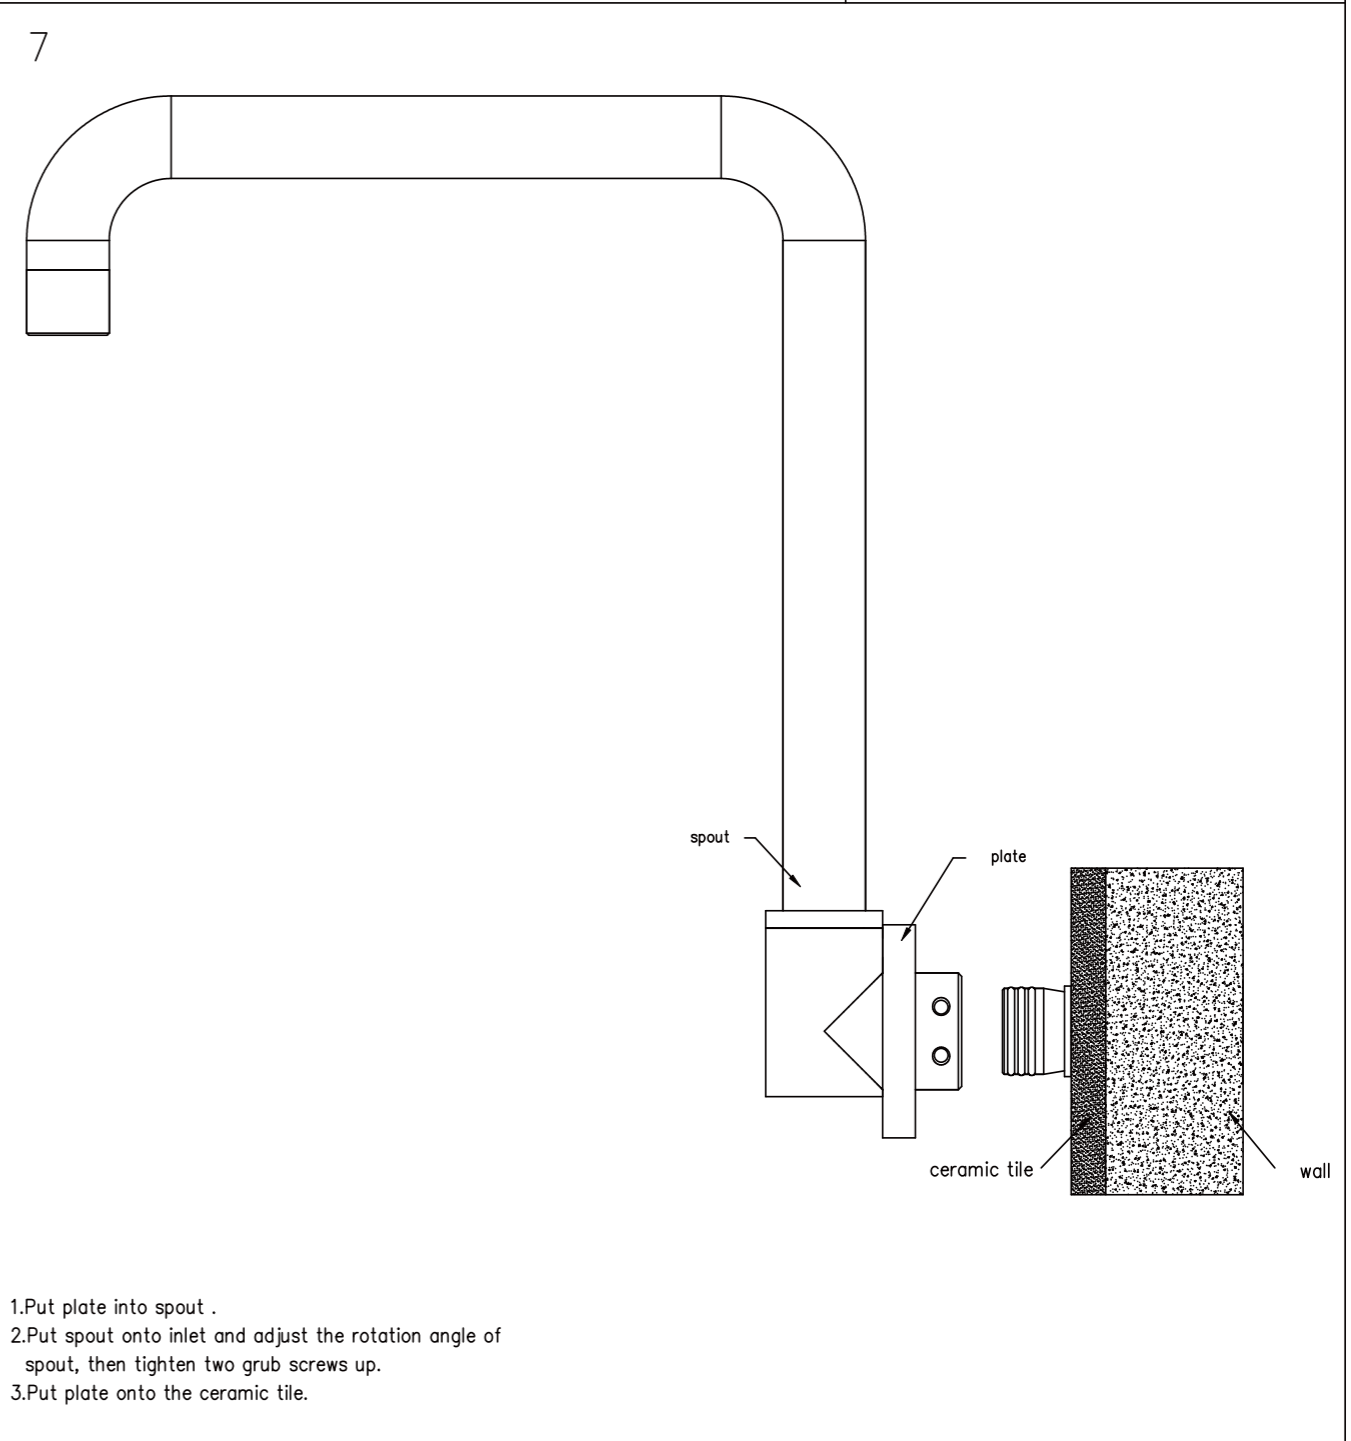

#### Pressure Rating

Min 150kpa - Max 500kpa

Finish & SKU

Matte Black  
NR201607MB

Brushed Gold  
NR201607BG

Packaging Includes

1x Spout  
2x Hand Wheels

\*Dimensions are nominal measurements only.