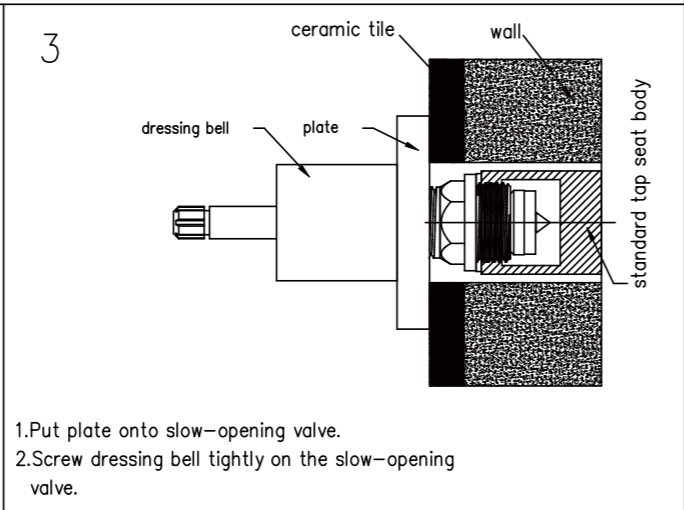

#### Pressure Rating

Min 150kpa - Max 500kpa

Finish & SKU

Matte Black  
NR201607MB

Brushed Gold  
NR201607BG

Packaging Includes

1x Spout  
2x Hand Wheels

\*Dimensions are nominal measurements only.