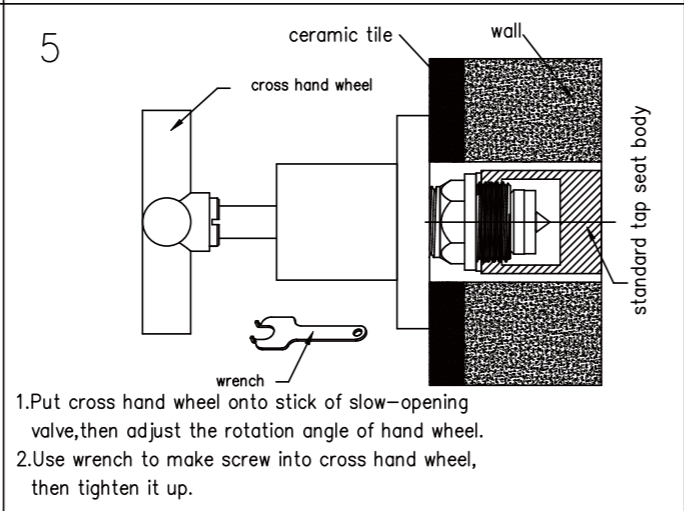

#### Pressure Rating

Min 150kpa - Max 500kpa

Finish & SKU

Matte Black  
NR201607MB

Brushed Gold  
NR201607BG

Packaging Includes

1x Spout  
2x Hand Wheels

\*Dimensions are nominal measurements only.