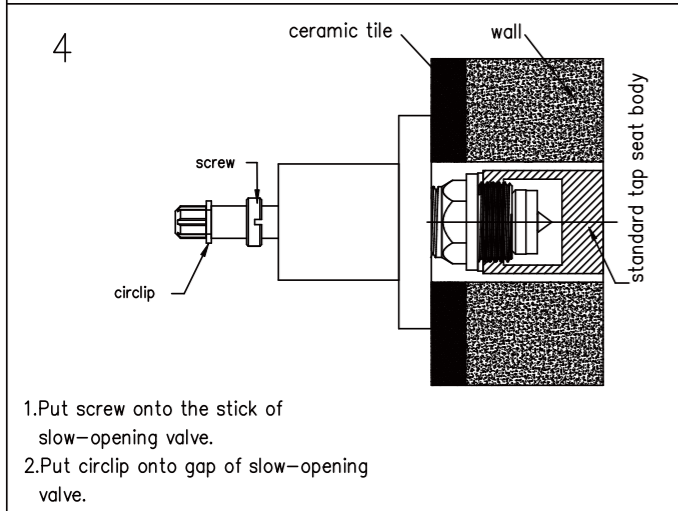

#### Pressure Rating

Min 150kpa - Max 500kpa

Finish & SKU

Matte Black  
NR201607MB

Brushed Gold  
NR201607BG

Packaging Includes

1x Spout  
2x Hand Wheels

\*Dimensions are nominal measurements only.