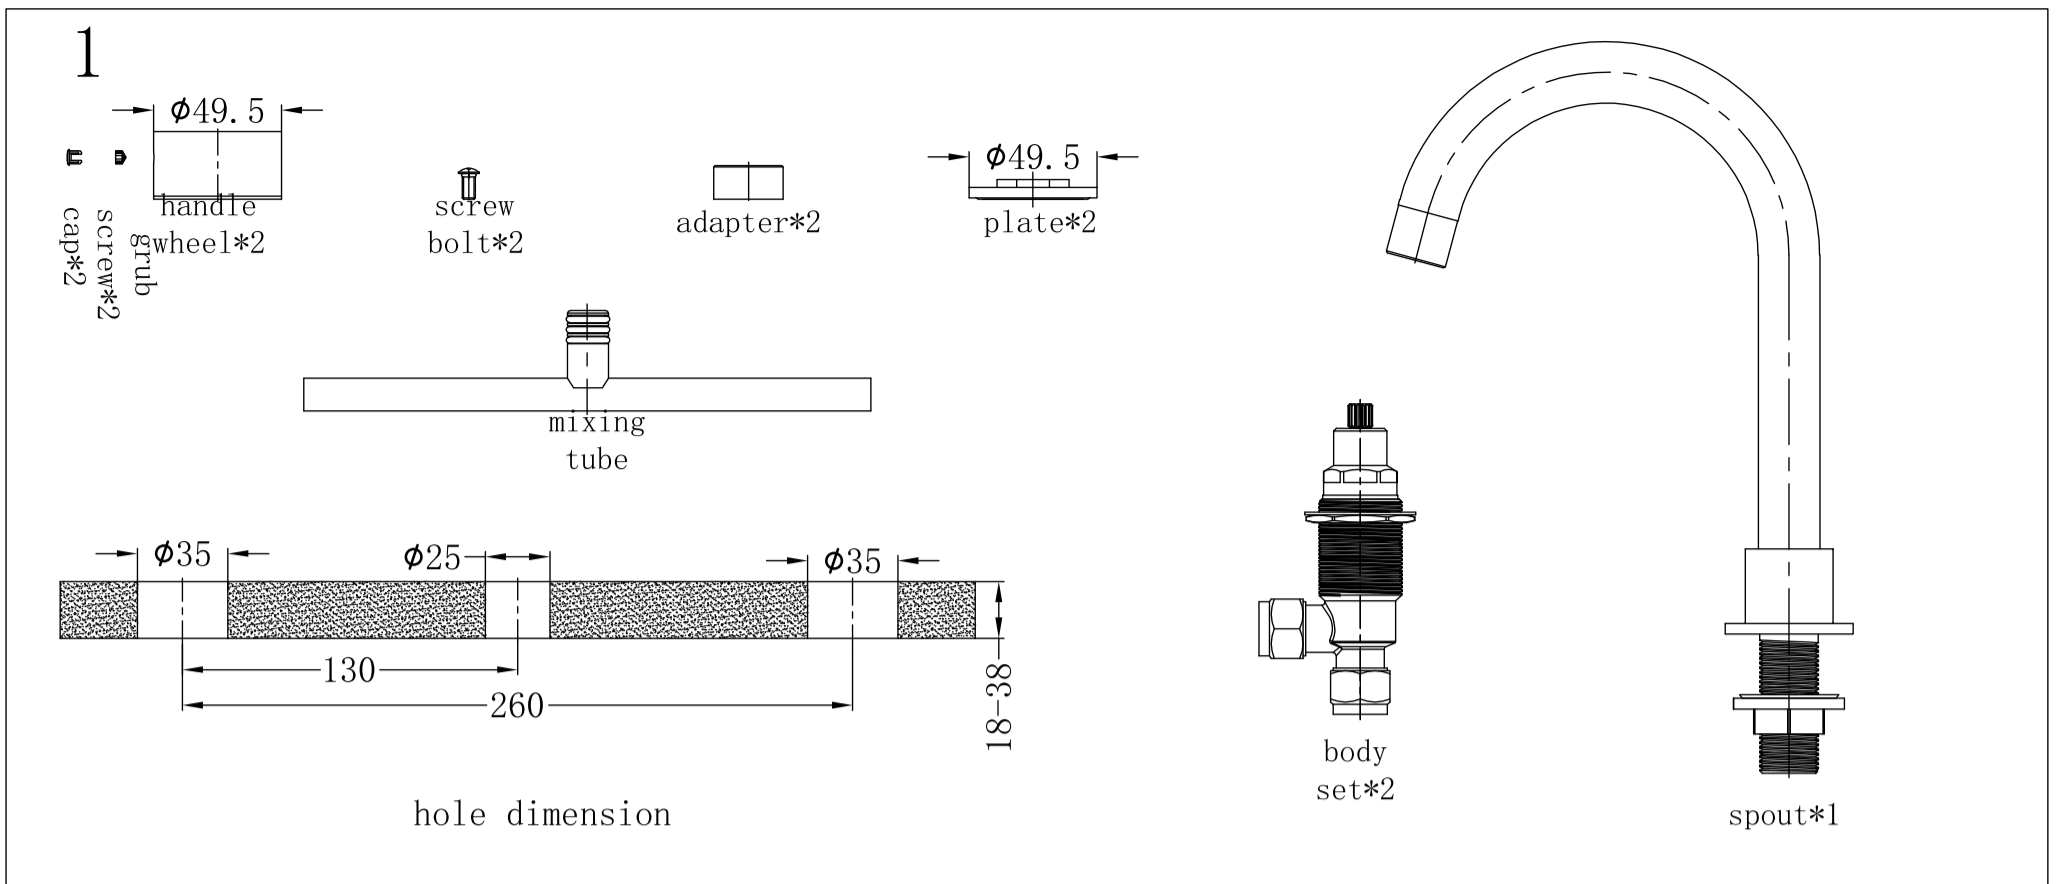

Min 1°C - Max 75°C

Pressure Rating

Min 150kpa - Max 500kpa

Finish & SKU

● Chrome
NR201701CH

● Gun Metal
NR201701GM

Packaging Includes

2x Handwheels
1x Allen Key
1x Spout
1x Mixing Tube

*Dimensions are nominal measurements only.

Nero

info@nerotapware.com.au
nerotapware.com.au

11-13 Buontempo Road
Carrum Downs Vic 3201