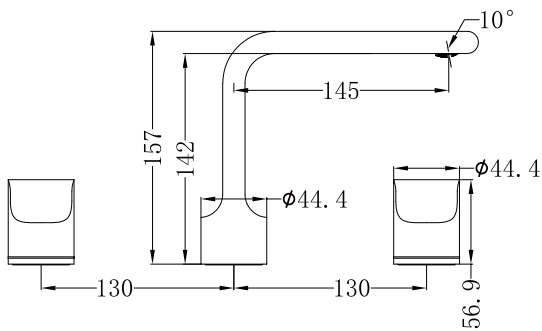

Pearl Basin Set

Nero

Versions:202401

Top/Back

Specifications

Watermark License

WM-060073

Temperature Rating

Min 1°C - Max 75°C

Pressure Rating

Min 150kpa - Max 500kpa

Finish & SKU

● Chrome
NR201701CH

● Gun Metal
NR201701GM

Packaging Includes

2x Handwheels
1x Allen Key
1x Spout
1x Mixing Tube

*Dimensions are nominal measurements only.

Nero

info@nerotapware.com.au
nerotapware.com.au

11-13 Buontempo Road
Carrum Downs Vic 3201