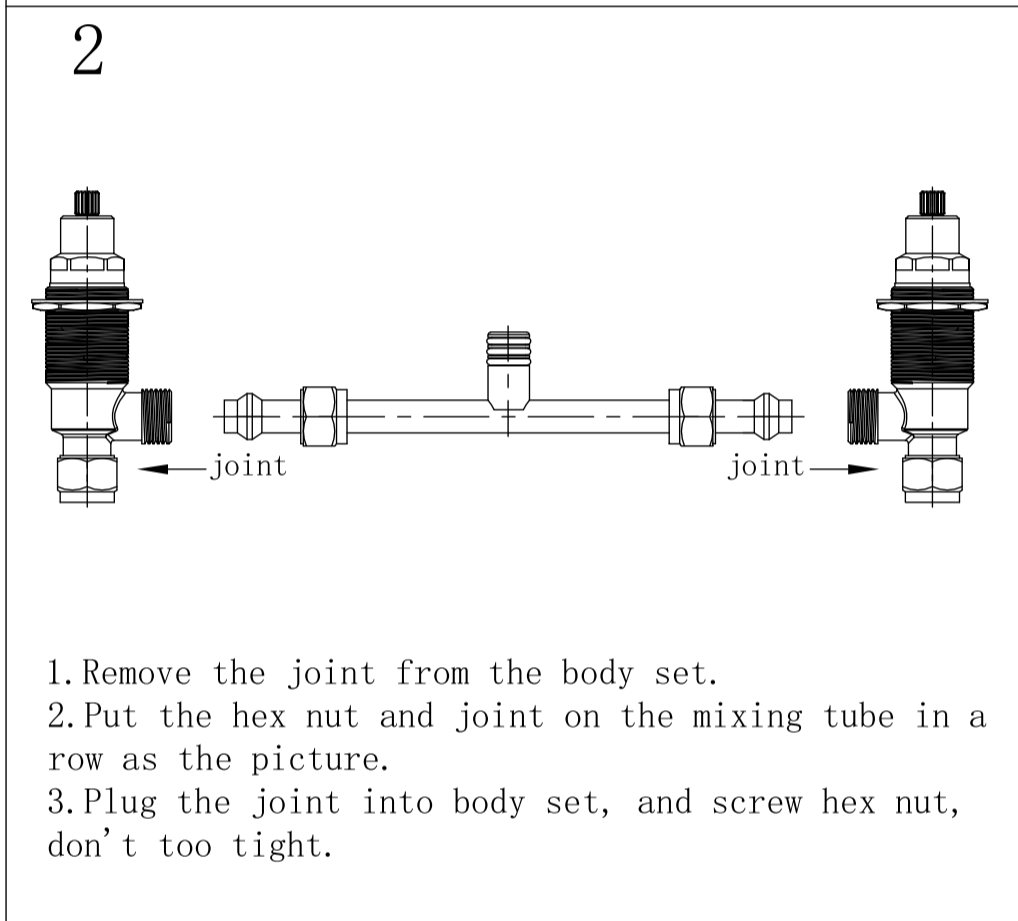

Min 1°C - Max 75°C

Pressure Rating

Min 150kpa - Max 500kpa

Finish & SKU

● Chrome
NR201701CH

● Gun Metal
NR201701GM

Packaging Includes

2x Handwheels
1x Allen Key
1x Spout
1x Mixing Tube

*Dimensions are nominal measurements only.

Nero

info@nerotapware.com.au
nerotapware.com.au

11-13 Buontempo Road
Carrum Downs Vic 3201