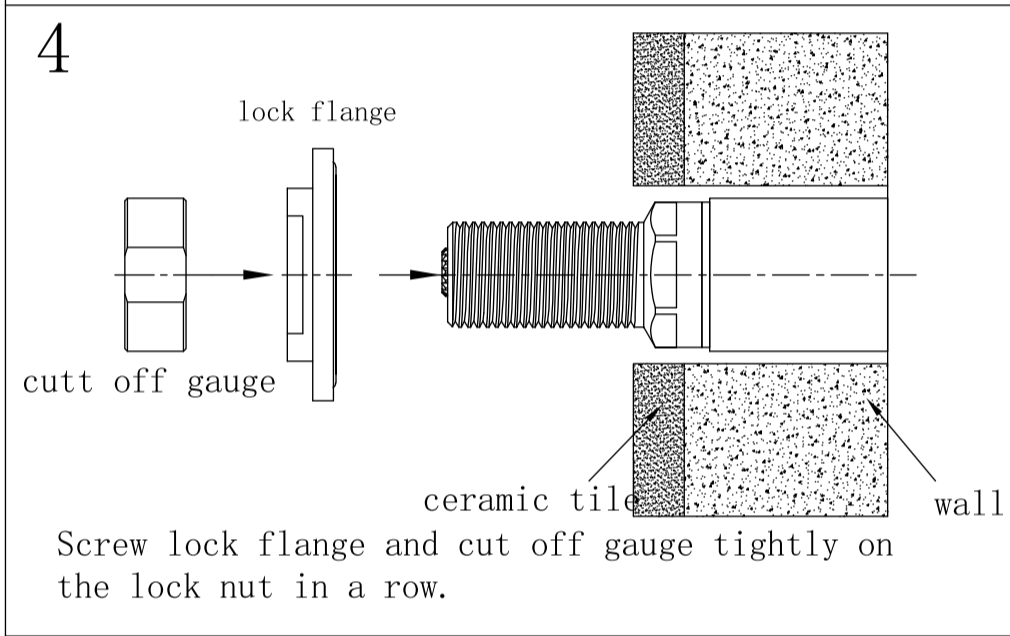

Min 1°C-Max 75°C

Pressure Rating

Min 150kpa - Max 500kpa

Packaging Includes

2x Handwheels
1x Allen Key
1x Spout

Finish & SKU

 Chrome NR211707a180/217CH	 Gun Metal NR211707a180/217GM	 Brushed Bronze NR211707a180/217BZ
 Matte Black NR211707a180/217MB	 Brushed Gold NR211707a180/217BG	 Brushed Nickel NNR211707a180/217BN

*Dimensions are nominal measurements only.

Nero

info@nerotapware.com.au
nerotapware.com.au

11-13 Buontempo Road
Carrum Downs Vic 3201