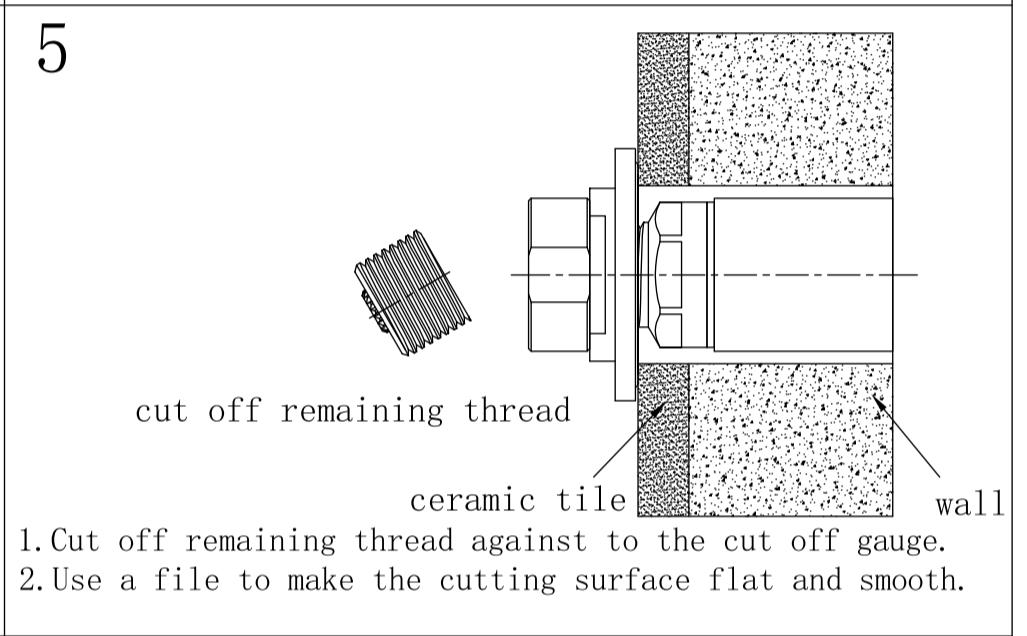

Min 1°C-Max 75°C

Pressure Rating

Min 150kpa - Max 500kpa

Packaging Includes

2x Handwheels
1x Allen Key
1x Spout

Finish & SKU

 Chrome NR211707a180/217CH	 Gun Metal NR211707a180/217GM	 Brushed Bronze NR211707a180/217BZ
 Matte Black NR211707a180/217MB	 Brushed Gold NR211707a180/217BG	 Brushed Nickel NNR211707a180/217BN

*Dimensions are nominal measurements only.

Nero

info@nerotapware.com.au
nerotapware.com.au

11-13 Buontempo Road
Carrum Downs Vic 3201