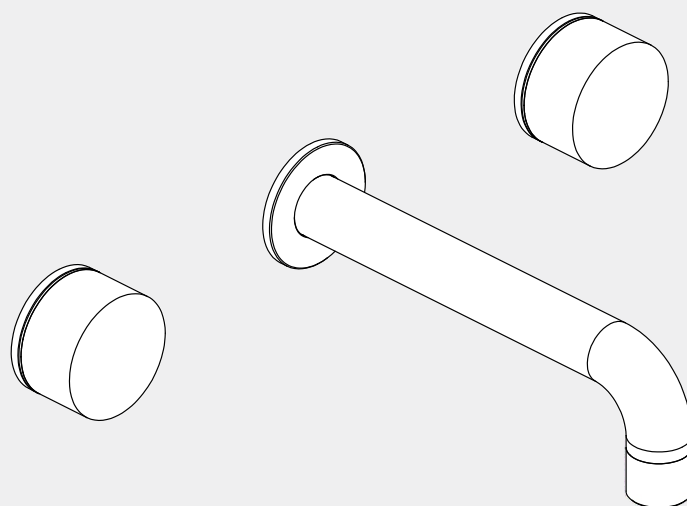

Kara Wall Basin Set 180/217mm

Nero

Versions:202401

Drawing

Specifications

Watermark License

WM-060073

Temperature Rating

Min 1°C-Max 75°C

Pressure Rating

Min 150kpa - Max 500kpa

Packaging Includes

2x Handwheels
1x Allen Key
1x Spout

Finish & SKU

 Chrome NR211707a180/217CH	 Gun Metal NR211707a180/217GM	 Brushed Bronze NR211707a180/217BZ
 Matte Black NR211707a180/217MB	 Brushed Gold NR211707a180/217BG	 Brushed Nickel NNR211707a180/217BN

*Dimensions are nominal measurements only.

Nero

info@nerotapware.com.au
nerotapware.com.au

11-13 Buontempo Road
Carrum Downs Vic 3201