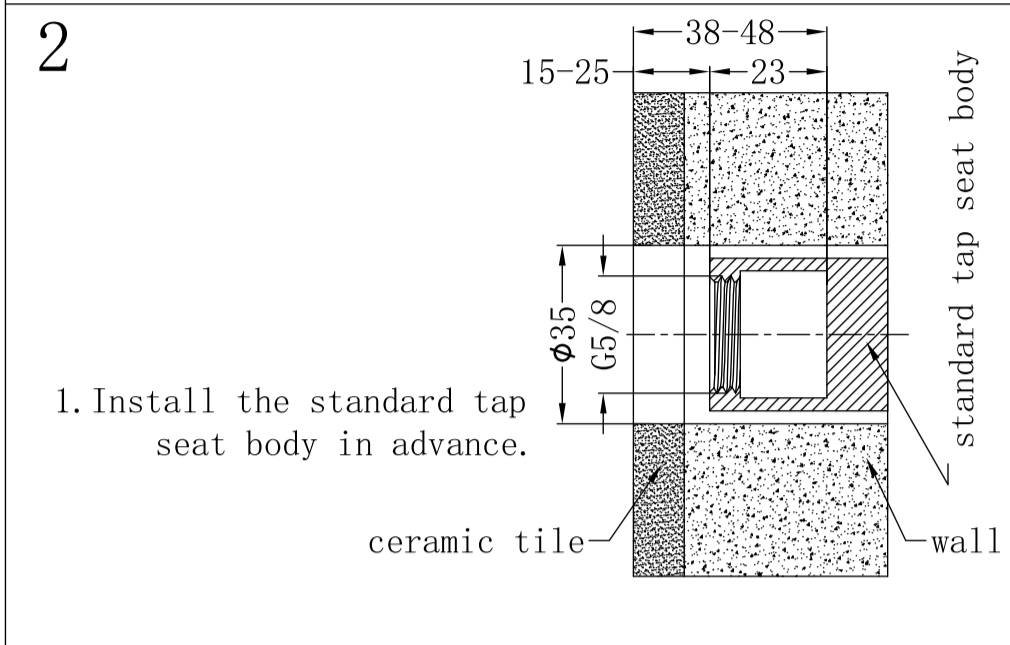

Kara Wall Basin Set 180/217mm

Nero

Versions:202401

Drawing

Specifications

Watermark License

WM-060073

Temperature Rating

Min 1°C-Max 75°C

Pressure Rating

Min 150kpa - Max 500kpa

Packaging Includes

2x Handwheels
1x Allen Key
1x Spout

Finish & SKU

 Chrome NR211707a180/217CH	 Gun Metal NR211707a180/217GM	 Brushed Bronze NR211707a180/217BZ
 Matte Black NR211707a180/217MB	 Brushed Gold NR211707a180/217BG	 Brushed Nickel NNR211707a180/217BN

*Dimensions are nominal measurements only.

Nero

info@nerotapware.com.au
nerotapware.com.au

11-13 Buontempo Road
Carrum Downs Vic 3201