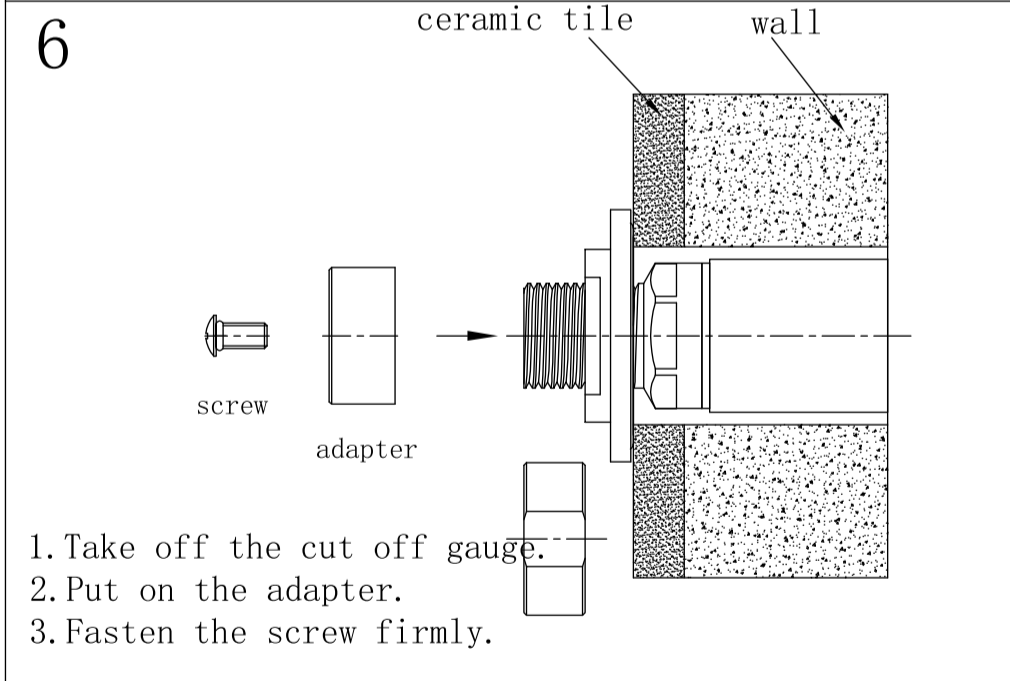

Min 1°C-Max 75°C

Pressure Rating

Min 150kpa - Max 500kpa

Packaging Includes

2x Handwheels
1x Allen Key
1x Spout

Finish & SKU

 Chrome NR211707a180/217CH	 Gun Metal NR211707a180/217GM	 Brushed Bronze NR211707a180/217BZ
 Matte Black NR211707a180/217MB	 Brushed Gold NR211707a180/217BG	 Brushed Nickel NNR211707a180/217BN

*Dimensions are nominal measurements only.

Nero

info@nerotapware.com.au
nerotapware.com.au

11-13 Buontempo Road
Carrum Downs Vic 3201