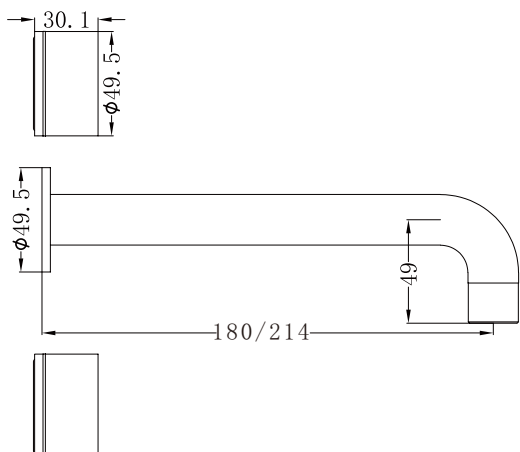

Kara Wall Basin Set 180/217mm

Nero

Versions:202401

Drawing

Specifications

Watermark License

WM-060073

Temperature Rating

Min 1°C-Max 75°C

Pressure Rating

Min 150kpa - Max 500kpa

Packaging Includes

2x Handwheels
1x Allen Key
1x Spout

Finish & SKU

 Chrome NR211707a180/217CH	 Gun Metal NR211707a180/217GM	 Brushed Bronze NR211707a180/217BZ
 Matte Black NR211707a180/217MB	 Brushed Gold NR211707a180/217BG	 Brushed Nickel NNR211707a180/217BN

*Dimensions are nominal measurements only.

Nero

info@nerotapware.com.au
nerotapware.com.au

11-13 Buontempo Road
Carrum Downs Vic 3201