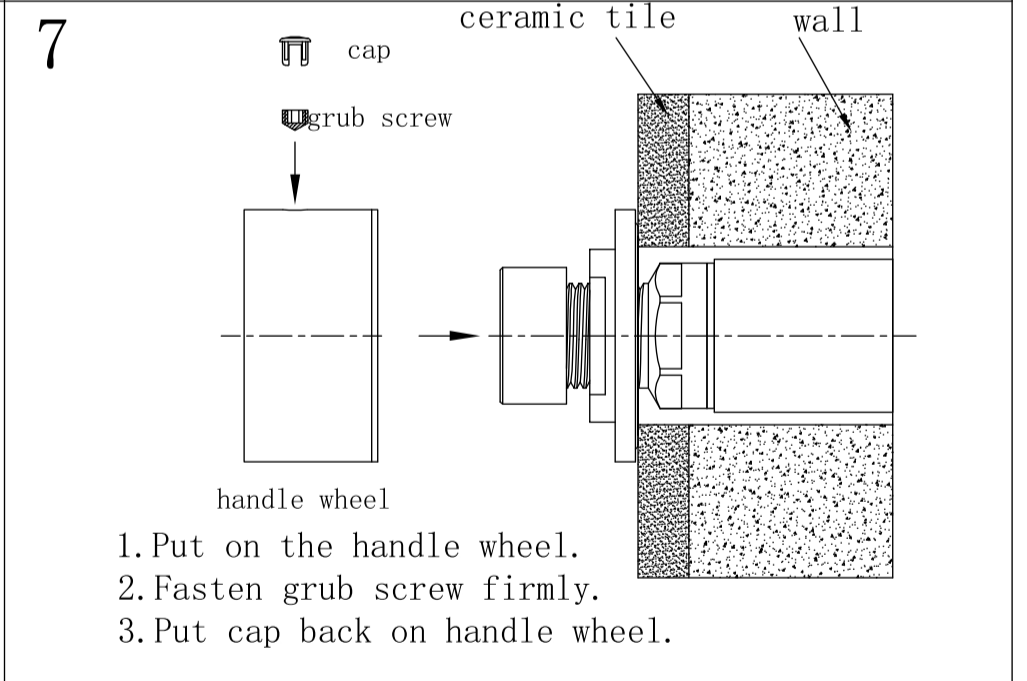

Min 1°C-Max 75°C

Pressure Rating

Min 150kpa - Max 500kpa

Packaging Includes

2x Handwheels
1x Allen Key
1x Spout

Finish & SKU

 Chrome NR211707a180/217CH	 Gun Metal NR211707a180/217GM	 Brushed Bronze NR211707a180/217BZ
 Matte Black NR211707a180/217MB	 Brushed Gold NR211707a180/217BG	 Brushed Nickel NNR211707a180/217BN

*Dimensions are nominal measurements only.

Nero

info@nerotapware.com.au
nerotapware.com.au

11-13 Buontempo Road
Carrum Downs Vic 3201