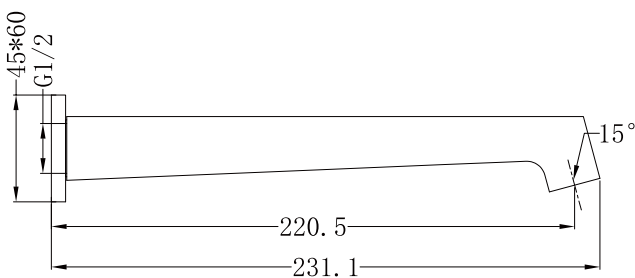

Dimensions are nominal measurements only.

MAINTENANCE AND CARE

All surfaces should be cleaned with mild liquid detergent or soap and water.

Do not use cream cleaners or citrus based cleaning products, as they are abrasive.

Use of unsuitable cleaning agents may damage the surface. Any damage caused in this way will not be covered by warranty.

PACKING INCLUDES

- 1x spout
- 1x plate
- 1x installation kit