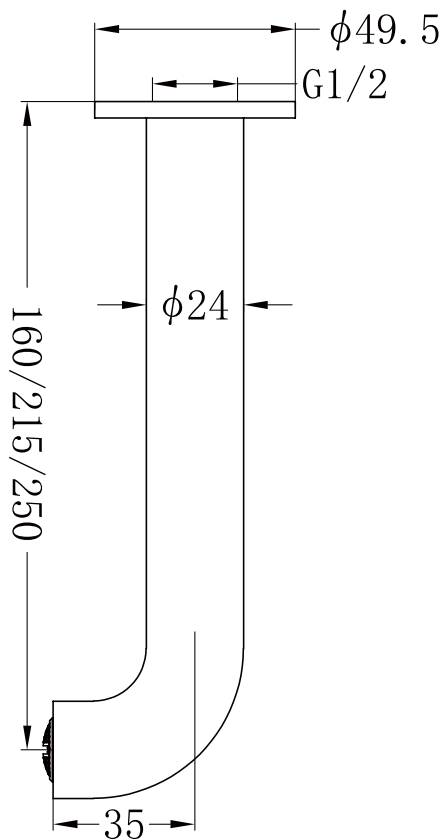

Mecca Basin/bath Spout Only

Dimensions are nominal measurements only.

SPECIFICATION

WELS RATING	5 STAR 6L/MIN
WATERMARK LICENSE	WM-060073
TEMPERATURE RATING	MIN 1°C-MAX 75°C
PRESSURE RATING	MIN 150KPa-MAX 500KPa

FINISH AND SKU

	CHROME	NR221903 (160/215/250) CH
	MATTE BLACK	NR221903 (160/215/250) MB
	BRUSHED NICKEL	NR221903 (160/215/250) BN
	GUN METAL	NR221903 (160/215/250) GM
	BRUSHED GOLD	NR221903 (160/215/250) BG
	BRUSHED BRONZE	NR221903 (160/215/250) BZ
	MATTE WHITE	NR221903 (160/215/250) MW

PACKING INCLUDES

- 1x spout
- 1x plate

Versions: V1