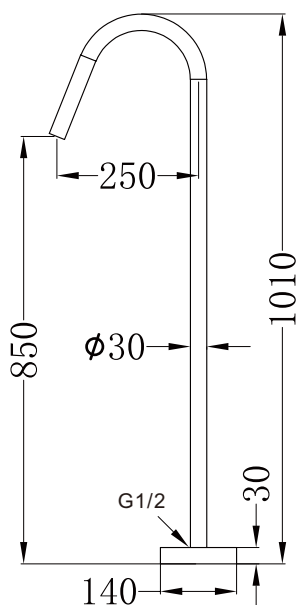

Mecca Freestanding Bath Spout Only

Nero

Versions:202311

Drawing

Specifications

SKU

NR221903a

Watermark License

WM-060073

Temperature Rating

Min 1°C-Max 75°C

Pressure Rating

Min 150kpa - Max 500kpa

Finish

 Chrome NR221903aCH	 Gun Metal NR221903aGM	 Brushed Bronze NR221903aBZ	 Graphite NR221903aGR
 Matte Black NR221903aMB	 Brushed Gold NR221903aBG	 Matte White NR221903aMW	 Brushed Nickel NR221903aBN

Packaging Includes

1x Spout
1x Triangle Bracket
1x Cover Plate
1x Glove

*Dimensions are nominal measurements only.

Installation Instruction

Note: This product must be installed by a licensed plumber.

Nero

info@nerotapware.com.au
nerotapware.com.au