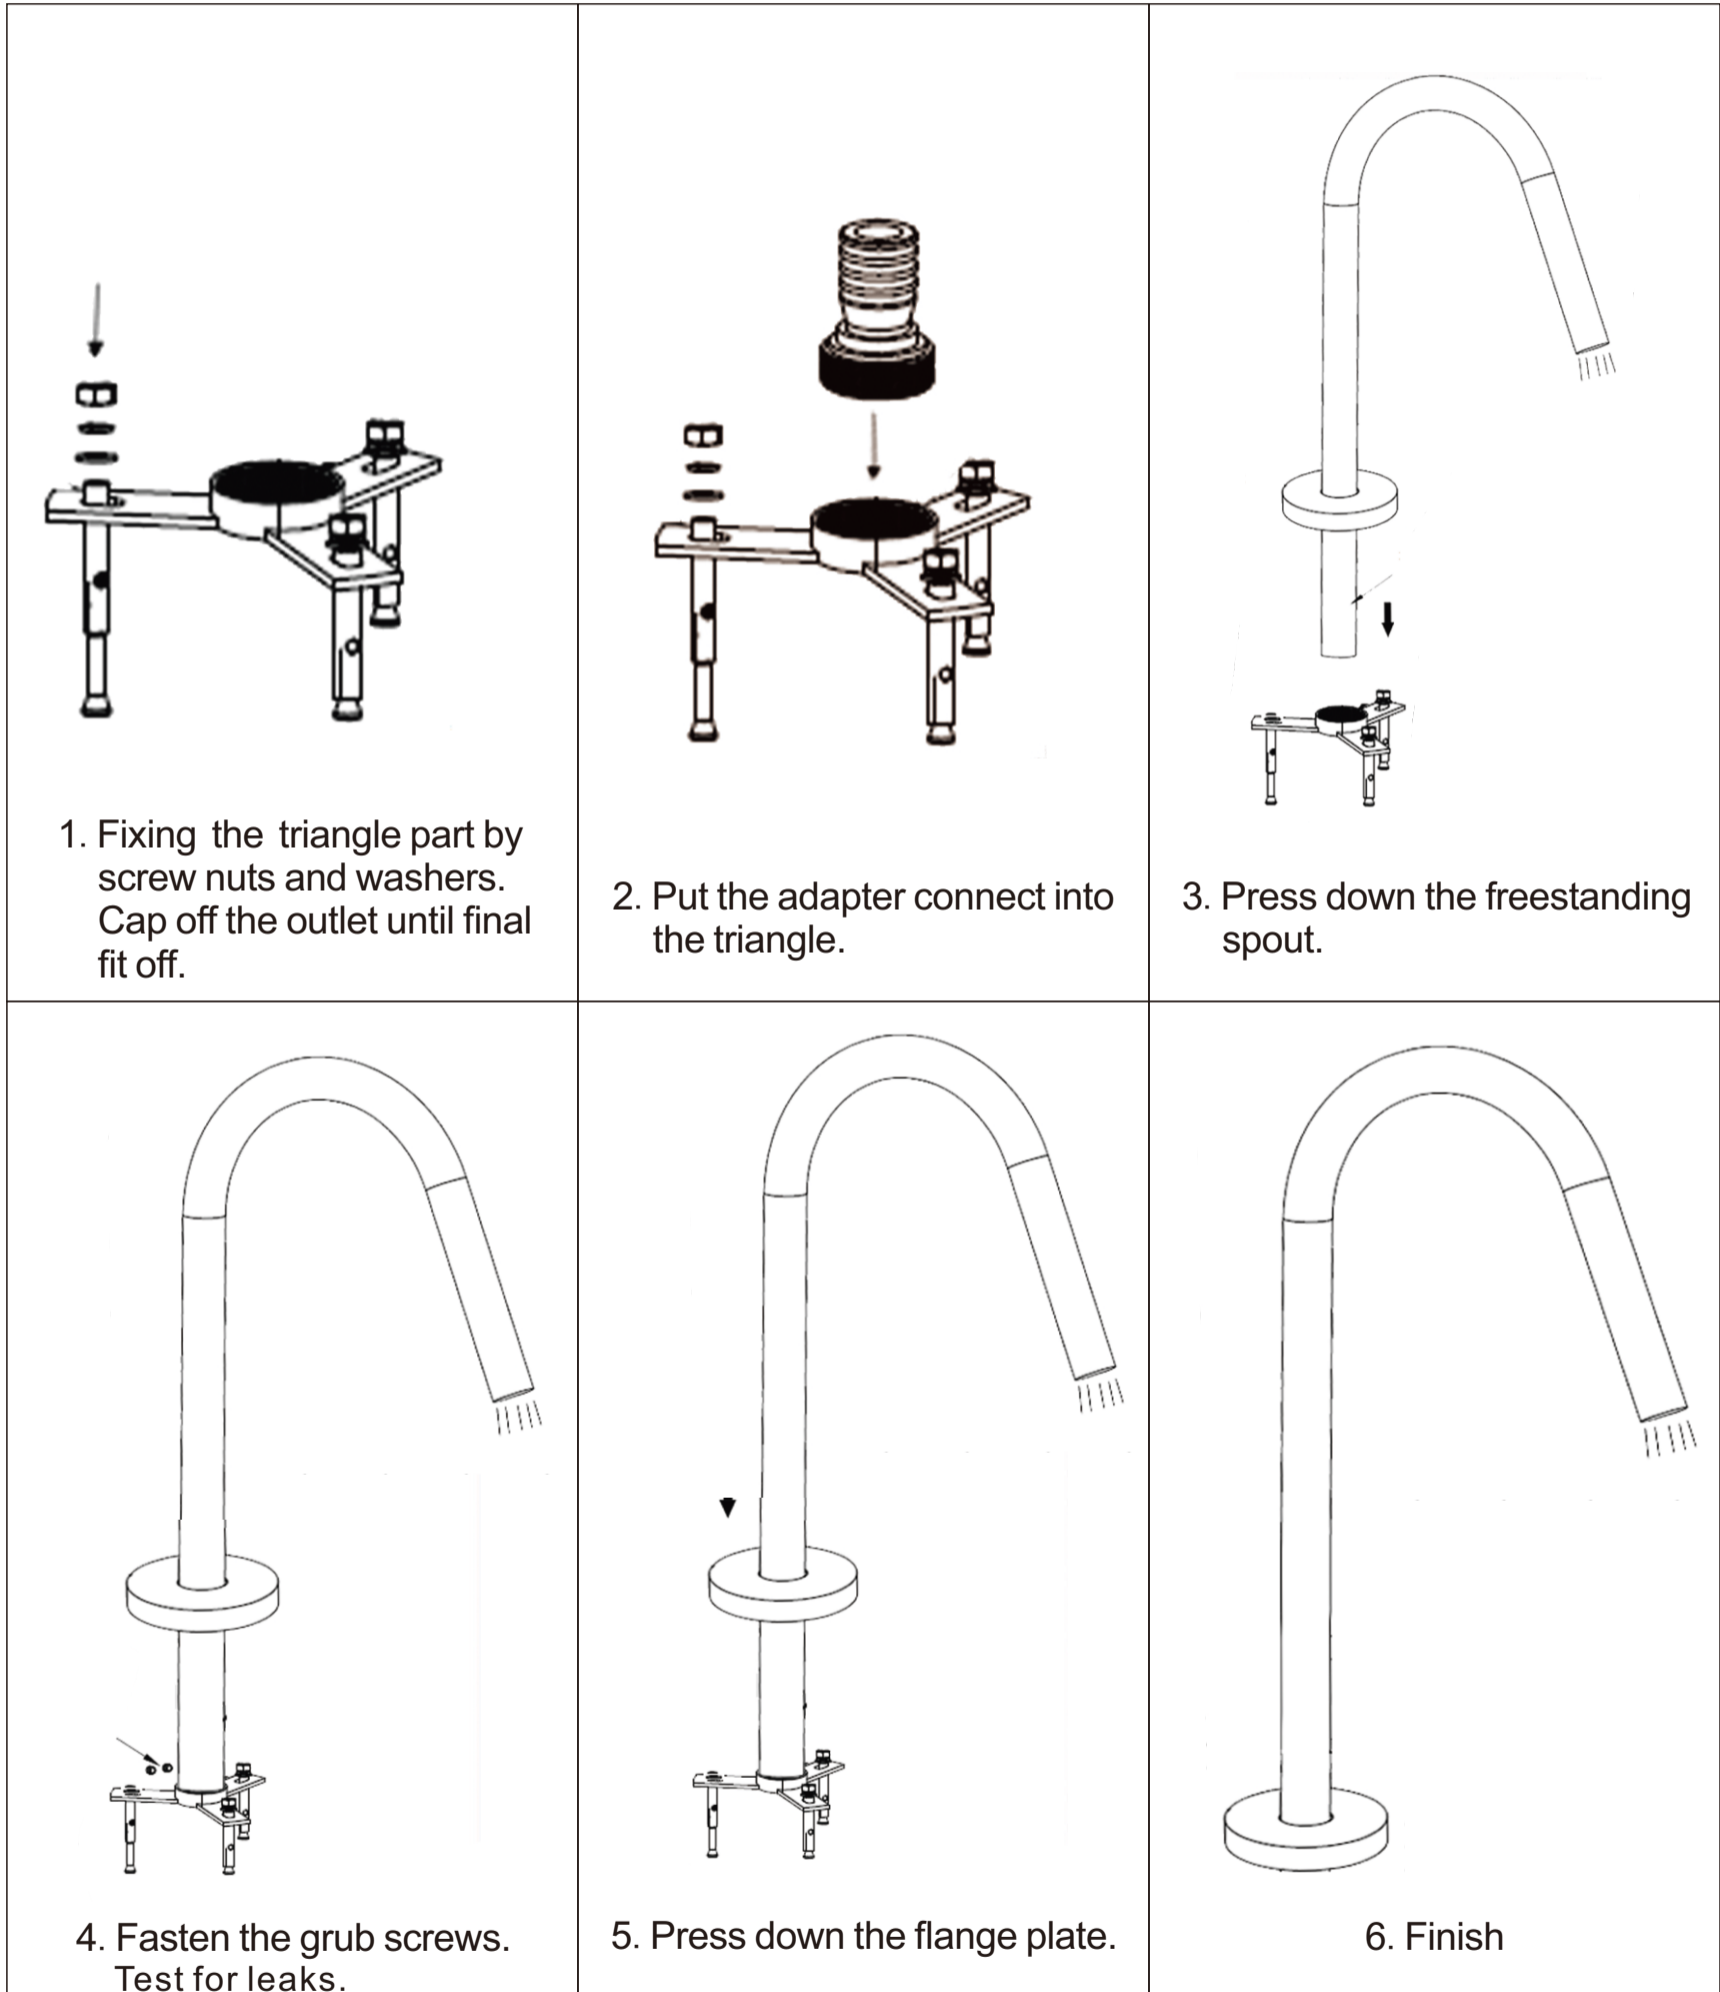

Packaging Includes

1x Spout
1x Triangle Bracket
1x Cover Plate
1x Glove

*Dimensions are nominal measurements only.

Installation Instruction

Note: This product must be installed by a licensed plumber.

Nero

info@nerotapware.com.au
nerotapware.com.au