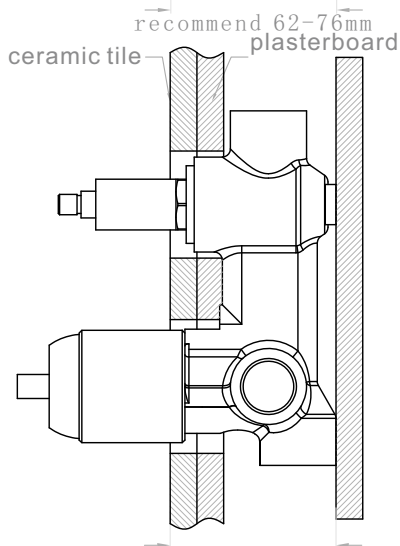

### PACKING INCLUDES

- 1x body set
- 1x handle
- 1x plate
- 1x diverter
- 1x accessories pouch

## Installation Instruction

1. Fix body on noggin and ensure installation depth is 62-76mm from noggin to ceramic tile.
2. Connect cold water hose and hot water hose and test for leakage.
3. Install plasterboard and ceramic tile after drilling a  $\phi 50$  and a  $\phi 40$  hole according to the right drawing.