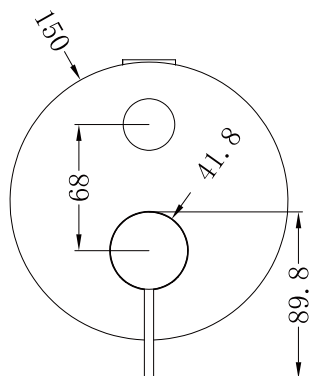

## Mecca Shower Mixer With Divertor

Dimensions are nominal measurements only.

Versions: 2021.11

## Installation Instruction

1. Fix body on noggin and ensure installation depth is 62-76mm from noggin to ceramic tile.
2. Connect cold water hose and hot water hose and test for leakage.
3. Install plasterboard and ceramic tile after drilling a  $\phi 50$  and a  $\phi 40$  hole according to the right drawing.

4. Remove the plastic sleeve and install sleeve of divertor.

5. Install plate, handle and knob.