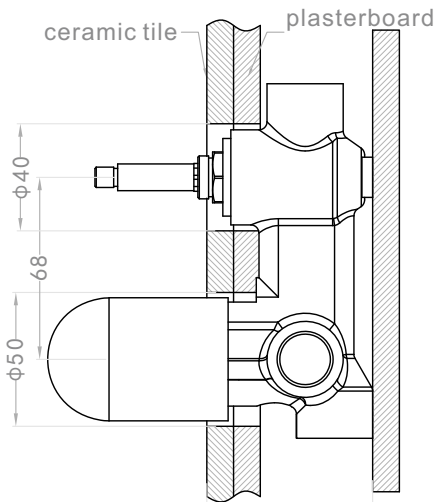

### PACKING INCLUDES

- 1x body set
- 1x handle
- 1x plate
- 1x diverter
- 1x accessories pouch

## Installation Instruction

1. Fix body on noggin and ensure installation depth is 62-76mm from noggin to ceramic tile.
2. Connect cold water hose and hot water hose and test for leakage.
3. Install plasterboard and ceramic tile after drilling a  $\phi 50$  and a  $\phi 40$  hole according to the right drawing.