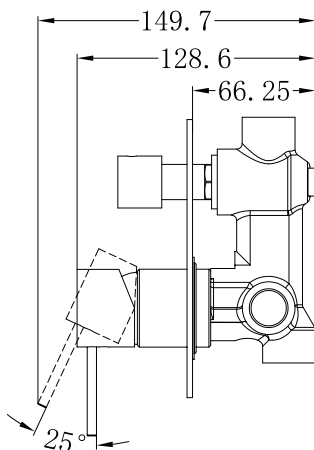

## Mecca Shower Mixer With Divertor

Dimensions are nominal measurements only.

Versions: 2021.11

## Installation Instruction

1. Fix body on noggin and ensure installation depth is 62-76mm from noggin to ceramic tile.
2. Connect cold water hose and hot water hose and test for leakage.
3. Install plasterboard and ceramic tile after drilling a  $\phi 50$  and a  $\phi 40$  hole according to the right drawing.