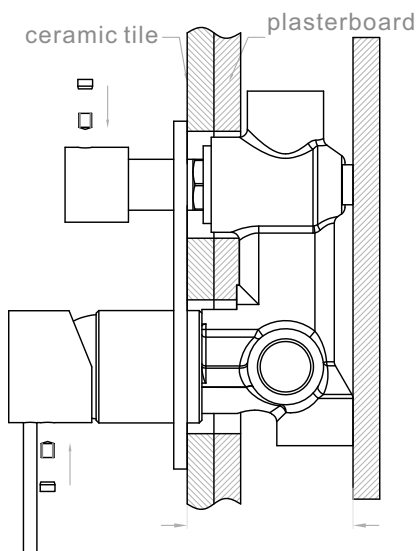

5. Install plate, handle and knob.