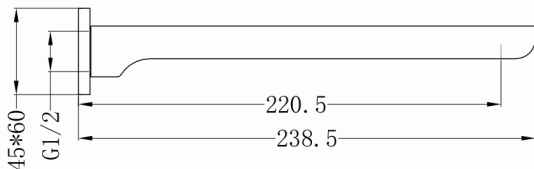

MAINTENANCE AND CARE

All surfaces should be cleaned with mild liquid detergent or soap and water.

Do not use cream cleaners or citrus based cleaning products, as they are abrasive.

Use of unsuitable cleaning agents may damage the surface. Any damage caused in this way will not be covered by warranty.

PACKAGING INCLUDES

- 1x spout
- 1x base ring
- 1x installation kit

Dimensions are nominal measurements only.