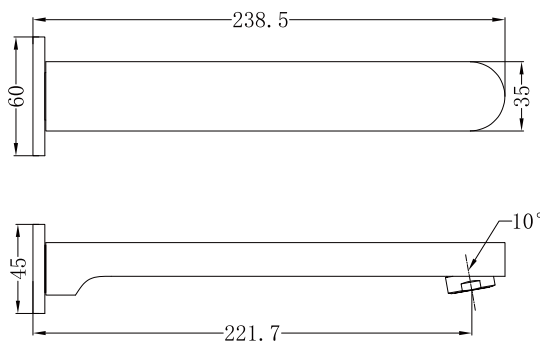

Ecco Fixed Bath Spout

Nero

Versions:202401

Drawing

Specifications

Watermark License

WM-060073

Temperature Rating

Min 1°C - Max 75°C

Pressure Rating

Min 150kpa - Max 500kpa

Packaging Includes

1x Spout
1x Plate

Finish & SKU

- | | | |
|---|--|--|
|  Chrome
NR301303CH |  Gun Metal
NR301303GM |  Brushed Nickel
NR301303BN |
|  Matte Black
NR301303MB |  Brushed Gold
NR301303BG | |

*Dimensions are nominal measurements only.

Nero

info@nerotapware.com.au
nerotapware.com.au

11-13 Buontempo Road
Carrum Downs Vic 3201