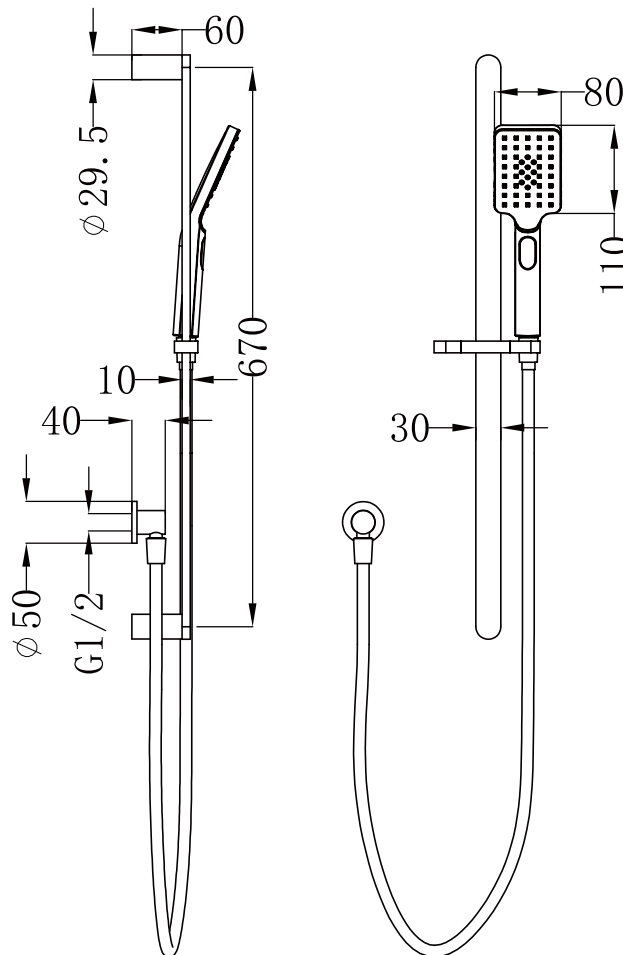

## Bianca/Ecco Shower Rail

### PACKING INCLUDES

- 1x hand shower
- 1x shower rail
- 1x shower elbow
- 1x 1.5m PVC hose

## NOTE

1. Seal all wall penetrations with a neutral cure silicone.

2. The inlet of the shower hose is connect to a wall elbow installed by the plumber at a suitable height.

3. This is only an installation guide. Nero Tapware recommends having the product onsite before commencing rough in.