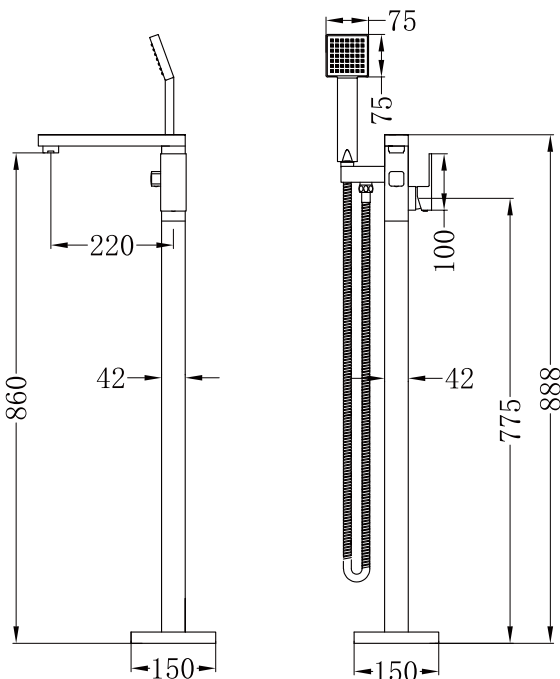

Square Floormount Mixer With Handshower

SPECIFICATION

WELS RATING	3STAR 9L/MIN
WATERMARK LICENSE	WM-060073
TEMPERATURE RATING	MIN 1°C-MAX 75°C
PRESSURE RATING	MIN 150KPa-MAX 500KPa

FINISH

	CHROME NR310703aCH		MATTE BLACK NR310703aMB
---	-----------------------	---	----------------------------

Versions: V1

Installation Instruction

Please inspection all spare parts list when you open box,if any problem,please contract with seller. Spare parts list as follow.

Item	Parts Name	QTY
1	Mixer Tap	1
2	Extension Tube	1
3	Floor Cover Plate	1
4	Water Pipes	2
5	Mixer Box	1
6	Dynabolt	4
7	Gloves	1
8	Instruction	1
9	Allen Key Pack	1
10	Leveling Plate	1
11	Gradiometer	1
12	Testing Plugs	1