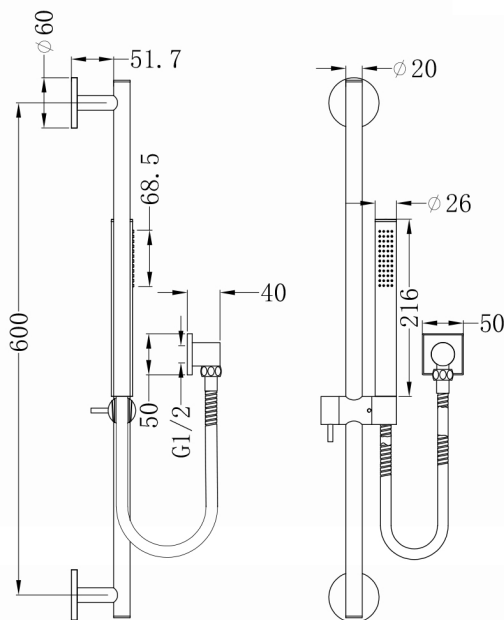

MAINTENANCE AND CARE

All surfaces should be cleaned with mild liquid detergent or soap and water.

Do not use cream cleaners or citrus based cleaning products, as they are abrasive.

Use of unsuitable cleaning agents may damage the surface. Any damage caused in this way will not be covered by warranty.

PACKAGING INCLUDES

- 1x shower rail
- 1x handle shower
- 1x shower hose
- 1x elbow
- 1x installation kit

Dimensions are nominal measurements only.

Versions: 2021.07

www.nerotapware.com.au