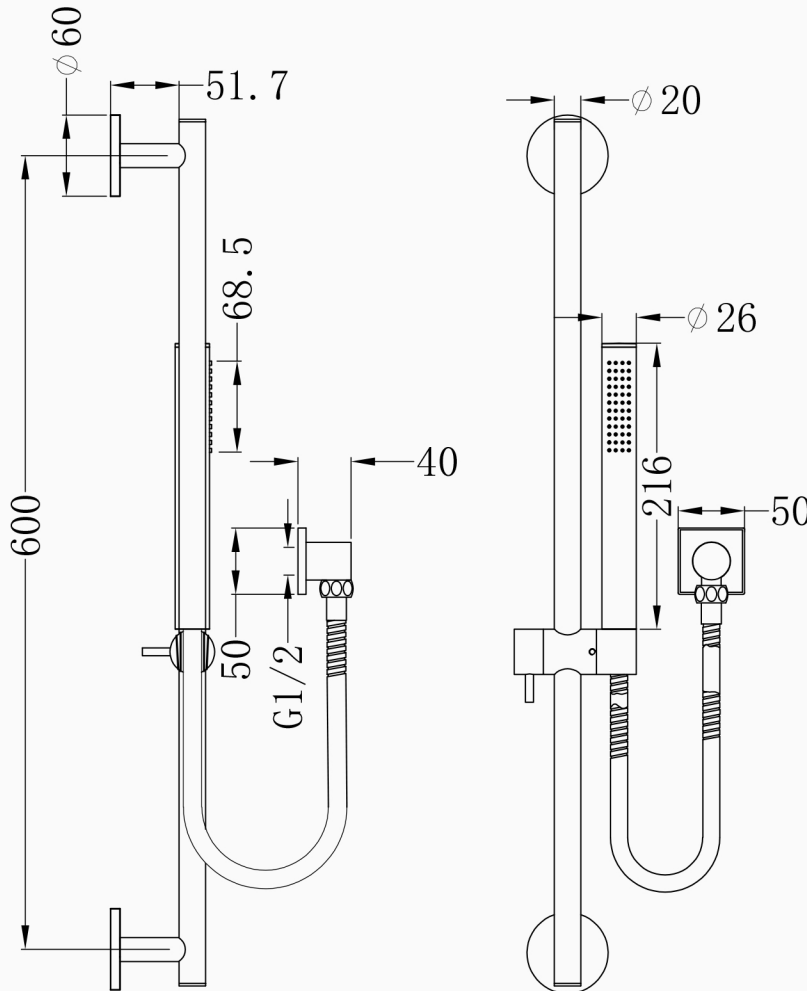

Nero

SHOWER RAIL

SPECIFICATION

| | |
|--------------------|-----------------------|
| PRODUCT CODE | YSW311 |
| WELS RATING | 4 STAR 7.5L/MIN |
| WATERMARK LICENSE | WM-060093 |
| TEMPERATURE RATING | MIN 1°C-MAX 75°C |
| PRESSURE RATING | MIN 150KPa-MAX 500KPa |

PACKAGING INCLUDES

- 1x shower rail
- 1x handle shower
- 1x shower hose
- 1x elbow
- 1x installation kit

Dimensions are nominal measurements only.

Versions: 2021.07

www.nerotapware.com.au

SHOWER RAIL YSW311

NOTE

1. Seal all wall penetrations with a neutral cure silicone.
2. The inlet of the shower hose is connect to a wall elbow installed by the plumber at a suitable height.
3. This is only an installation guide .Nero Tapware recommends having the product onsite before commencing rough in.
4. This product may not be suitable for use with gravity-fed water heaters, low pressure supply networks, instantaneous water heaters, tempering valves and thermostatic mixing valves