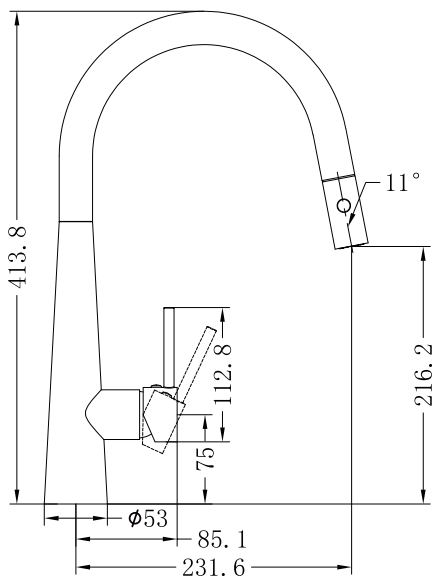

Dolce Pull Out Sink Mixer With Vegie Spray Function

Nero

011111

Versions:202401

Drawing

Specifications

Watermark License

WM-060073

Temperature Rating

Min 1°C - Max 75°C

Pressure Rating

Min 150kpa - Max 500kpa

Packaging Includes

1x Sink Mixer
1x Hose Tail
1x Counter Weight

Finish & SKU

 Chrome NR581009cCH	 Gun Metal NR581009cGM	 Brushed Nickel NR581009cBN
 Matte Black NR581009cMB	 Brushed Gold NR581009cBG	

*Dimensions are nominal measurements only.

Nero

info@nerotapware.com.au
nerotapware.com.au

11-13 Buontempo Road
Carrum Downs Vic 3201