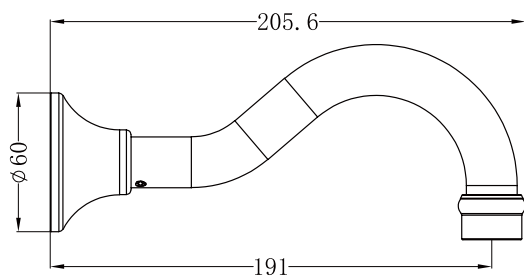

York Basin/Bath Spout Only

Nero

Versions:202311

Drawing

Specifications

SKU

NR692103

Watermark License

WM-060073

Temperature Rating

Min 1°C-Max 75°C

Pressure Rating

Min 150kpa - Max 500kpa

Finish

Chrome
NR692103CH

Matte Black
NR692103MB

AGED BRASS
NR692103AB

Packaging Includes

1x spout
1x installation kit

*Dimensions are nominal measurements only.

Installation Instruction

<p>1</p>  <p>G^{1/2} outlet</p> <p>1. Apply thread sealant or teflon tape on outlet thread.</p>	<p>2</p>  <p>adaptor</p> <p>wall/ ceramic tile</p> <p>2. Screw adaptor on to outlet. Make sure the face of inlet is flush with wall/ceramic tile face.</p>	 <p>3. Pull back plate on together with spout.</p>
<p>4. Pull spout onto adaptor.</p> 	<p>5. Tighten grub screw into spout by wrench and cover by silicone cap.</p> 	<p>6. Finish.</p> 