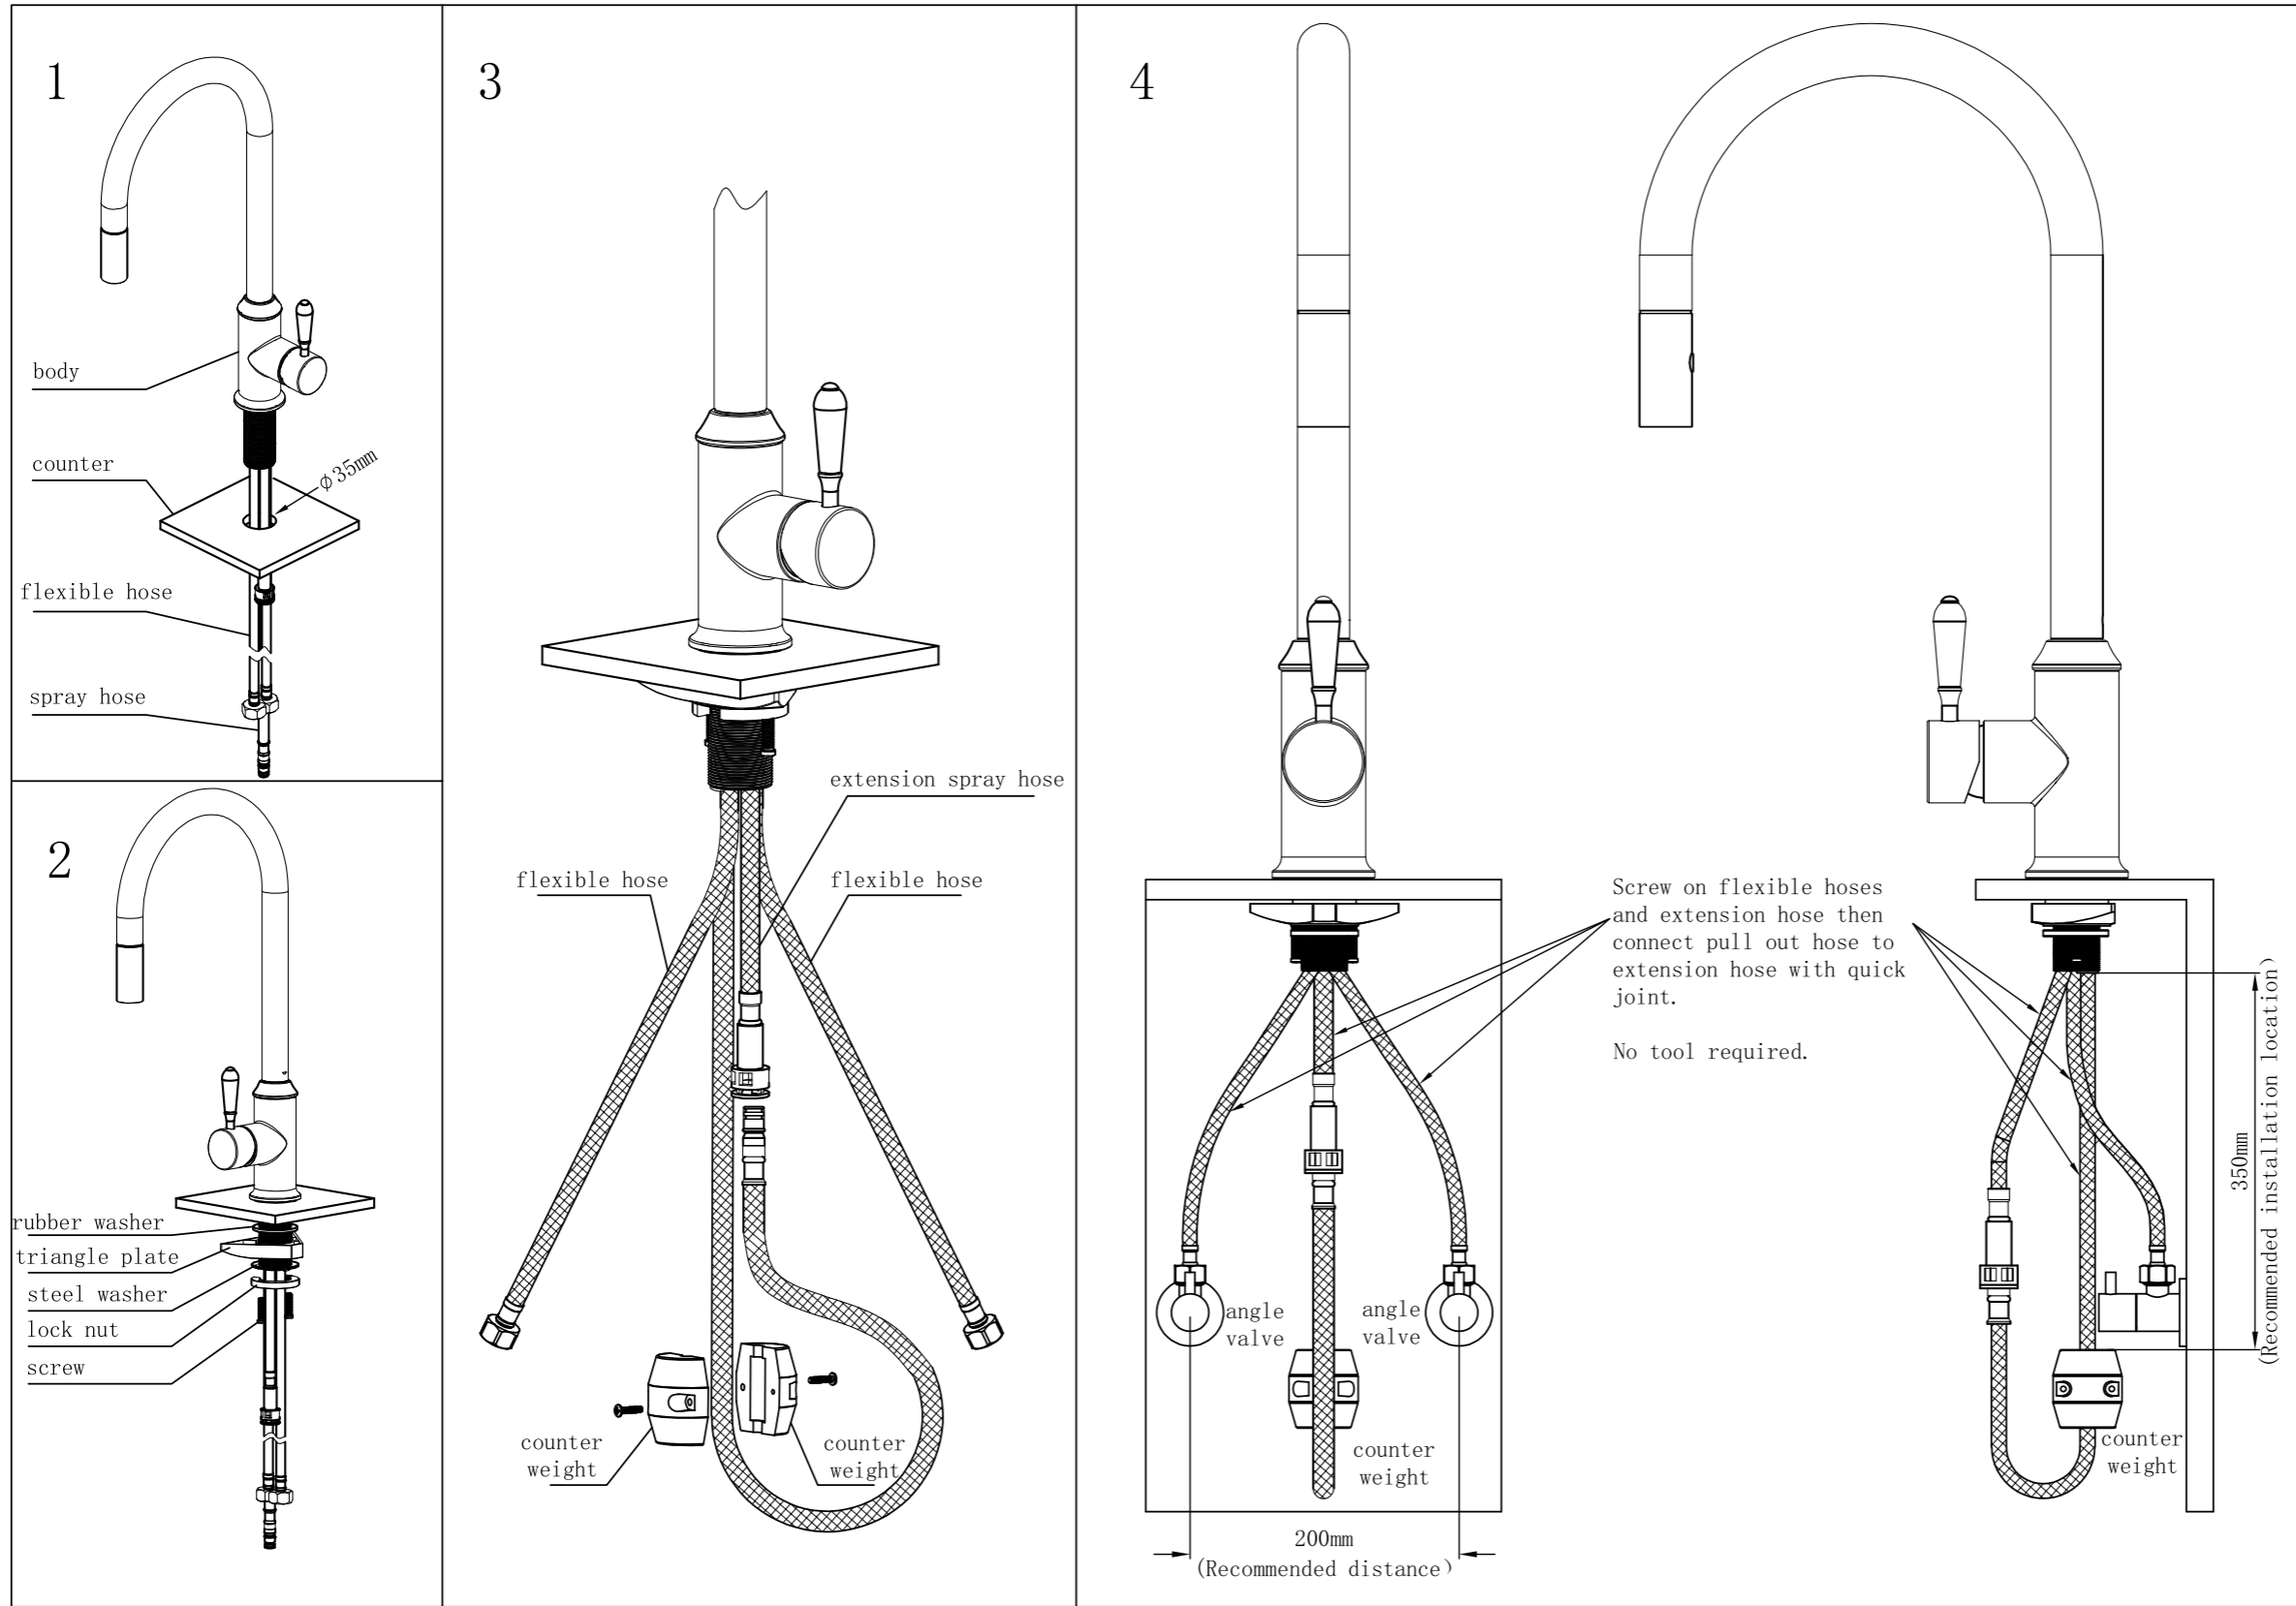

	CHROME WITH WHITE PORCELAIN LEVER NR69210801CH		MATTE BLACK WITH METAL LEVER NR69210802MB
	CHROME WITH METAL LEVER NR69210802CH		AGED BRASS WITH WHITE PORCELAIN LEVER NR69210801AB
	CHROME WITH BLACK PORCELAIN LEVER NR69210803CH		AGED BRASS WITH METAL LEVER NR69210802AB
	MATTE BLACK WITH WHITE PORCELAIN LEVER NR69210801MB		

*Dimensions are nominal measurements only.

Packaging Includes

1x kitchen mixer
1x triangular support
1x counter weight
1x hose tail
2x flexible hoses
1x thread pipe kit
1x installation kit

Installation Instruction