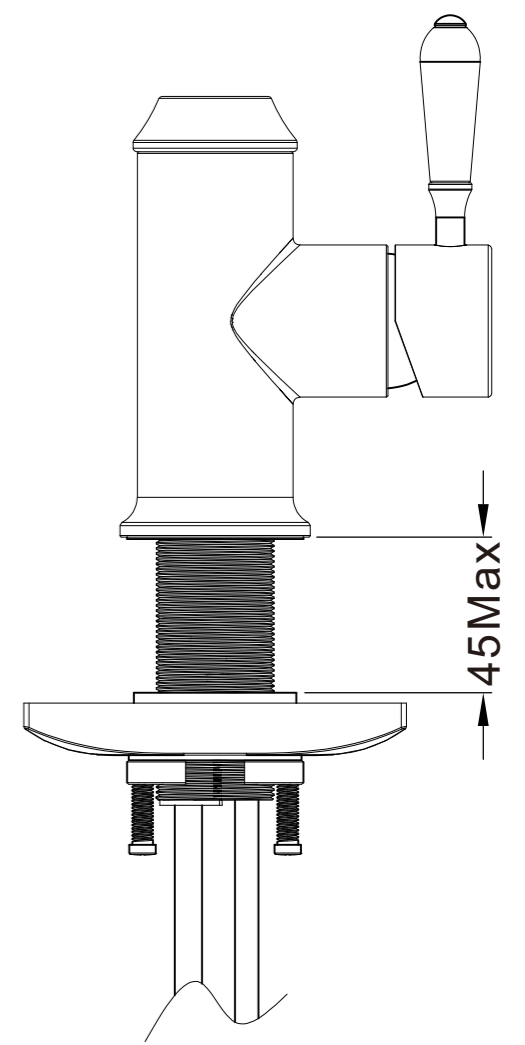

Installation Instruction

NOTE: