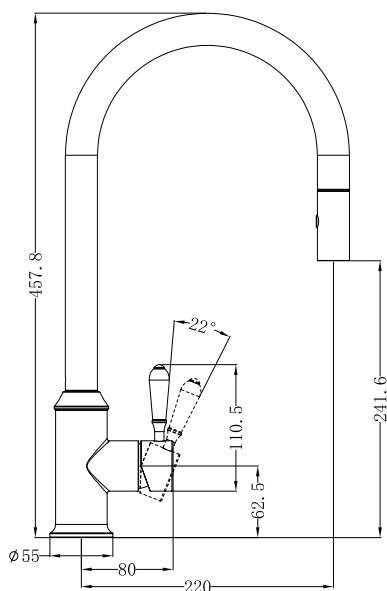

York

Pull Out Sink Mixer

With Vegie Spray Function

Nero

Versions:202311

Drawing

Specifications

SKU

NR692108

Watermark License

WM-060073

Temperature Rating

Min 1°C-Max 75°C

Pressure Rating

Min 150kpa - Max 500kpa

Finish

*Dimensions are nominal measurements only.

Packaging Includes

1x kitchen mixer
1x triangular support
1x counter weight
1x hose tail
2x flexible hoses
1x thread pipe kit
1x installation kit

Installation Instruction