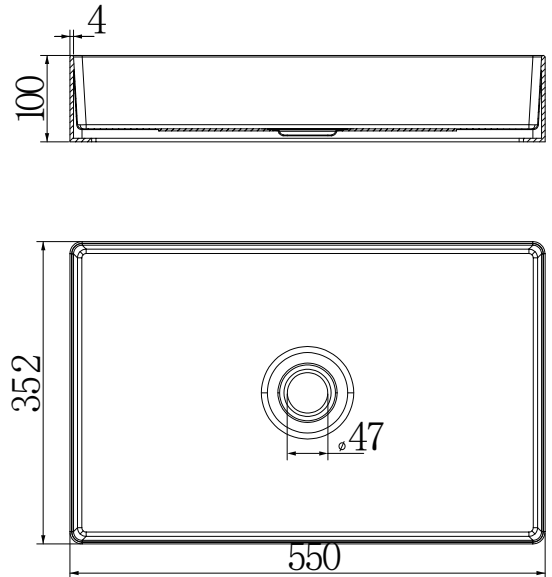

RECTANGLE STAINLESS STEEL BASIN

SPECIFICATION

PRODUCT CODE	B3555
MATERIAL	304 stainless steel
SIZE	550*352*100mm
WARRANTY	10 years warranty

AVAILABLE FINISH

	GRAPHITE NRB3555GR		BRUSHED NICKEL NRB3555BN
	BRUSHED BRONZE NRB3555BZ		BRUSHED GOLD NRB3555BG