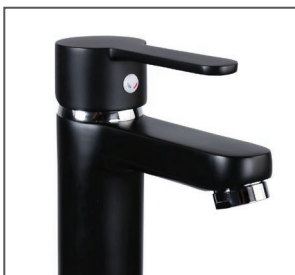

LOUI HIGH RISE MIXER

PRODUCT CODE: T904BK

The Loui range is a favorite of ours. This range features a modern curved design with a trendy flat style handle and is great value for money.

High quality performance suitable for the builder, renovator or savvy designer. Sleek matching accessories and showers available.

FEATURES:

- / Sleek fixed spout
- / Designed for Counter Top Basins
- / Stylish Paddle Handle
- / 35mm Cartridge
- / Circular contemporary design
- / Matte Black Finish with Chrome details
- / Complete matching range

WELS: 5 STAR 5.5 ltr/min

WARRANTY: 2/5 Year Warranty*

AVAILABLE IN CHROME & MATTE BLACK

PADDLE HANDLE

MATCHING ACCESSORIES